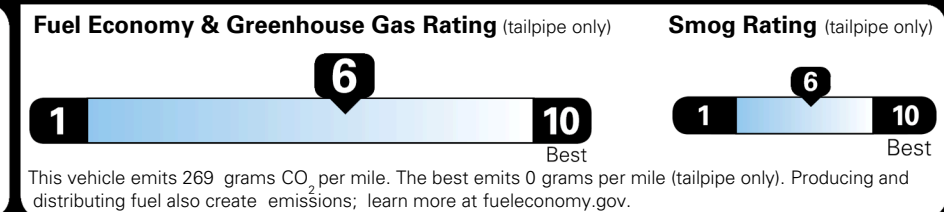

TOTAL ADDITIONAL WEIGHT: 11.4

EPA DOT Fuel Economy and Environment

Gasoline Vehicle

You save \$1,000
 in fuel costs over 5 years compared to the average new vehicle.

Annual fuel cost \$1,500

Actual results will vary for many reasons, including driving conditions and how you drive and maintain your vehicle. The average new vehicle gets 29 MPG and costs \$8,500 to fuel over 5 years. Cost estimates are based on 15,000 miles per year at \$ 3.30 per gallon. MPGe is miles per gasoline gallon equivalent. Vehicle emissions are a significant cause of climate change and smog.

fueleconomy.gov

Calculate personalized estimates and compare vehicles

GOVERNMENT 5-STAR SAFETY RATINGS

Overall Vehicle Score ★★★★★

Based on the combined rating of frontal, side and rollover. Should ONLY be compared to other vehicles of similar size and weight.