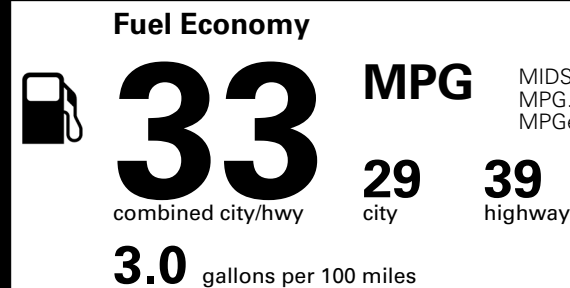

INLAND FREIGHT AND HANDLING

\$ 1,245.00

TOTAL MANUFACTURER'S SUGGESTED RETAIL PRICE ▶

\$ 24,715.00

*Additional terms and conditions apply.
 **Kia Connect may be currently unavailable for some Model Year 2022 and newer vehicles sold or purchased in Massachusetts; please see owners.kia.com for more information.
 NOTE: When you purchase this vehicle, Kia America, Inc. collects personal information you provide to the dealership. For information on our collection and use of personal information and your rights, please see our Privacy Policy on www.kia.com.

TOTAL ADDITIONAL WEIGHT: 0.9

EPA DOT Fuel Economy and Environment

Gasoline Vehicle

You save \$1,000
 in fuel costs over 5 years compared to the average new vehicle.

Annual fuel cost \$1,500

Actual results will vary for many reasons, including driving conditions and how you drive and maintain your vehicle. The average new vehicle gets 29 MPG and costs \$8,500 to fuel over 5 years. Cost estimates are based on 15,000 miles per year at \$ 3.30 per gallon. MPGe is miles per gasoline gallon equivalent. Vehicle emissions are a significant cause of climate change and smog.