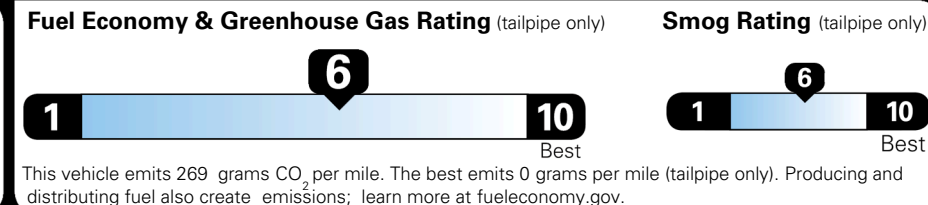

TOTAL ADDITIONAL WEIGHT: 0.9

EPA DOT Fuel Economy and Environment

Gasoline Vehicle

You save \$1,000
 in fuel costs over 5 years compared to the average new vehicle.

Annual fuel cost \$1,500

Actual results will vary for many reasons, including driving conditions and how you drive and maintain your vehicle. The average new vehicle gets 29 MPG and costs \$8,500 to fuel over 5 years. Cost estimates are based on 15,000 miles per year at \$ 3.30 per gallon. MPGe is miles per gasoline gallon equivalent. Vehicle emissions are a significant cause of climate change and smog.