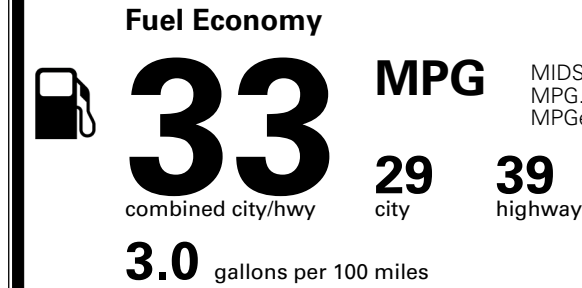

\$ 24,680.00

INLAND FREIGHT AND HANDLING

\$ 1,245.00

TOTAL MANUFACTURER'S SUGGESTED RETAIL PRICE ▶ \$ 25,925.00

TOTAL ADDITIONAL WEIGHT: 11.4

*Additional terms and conditions apply.
 **Kia Connect may be currently unavailable for some Model Year 2022 and newer vehicles sold or purchased in Massachusetts; please see owners.kia.com for more information.
 NOTE: When you purchase this vehicle, Kia America, Inc. collects personal information you provide to the dealership. For information on our collection and use of personal information and your rights, please see our Privacy Policy on www.kia.com.

EPA DOT Fuel Economy and Environment

Gasoline Vehicle

MIDSIZE CARS range from 15 to 137 MPG. The best vehicle rates 146 MPGe.

You save \$1,000
 in fuel costs over 5 years compared to the average new vehicle.