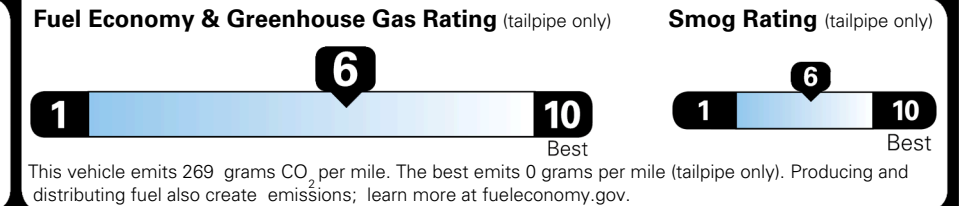

Actual results will vary for many reasons, including driving conditions and how you drive and maintain your vehicle. The average new vehicle gets 29 MPG and costs $8,500 to fuel over 5 years. Cost estimates are based on 15,000 miles per year at $ 3.30 per gallon. MPGe is miles per gasoline gallon equivalent. Vehicle emissions are a significant cause of climate change and smog.

fueleconomy.gov

Calculate personalized estimates and compare vehicles

GOVERNMENT 5-STAR SAFETY RATINGS

Overall Vehicle Score ★★★★★

Based on the combined rating of frontal, side and rollover. Should ONLY be compared to other vehicles of similar size and weight.

Frontal Driver ★★★★★

Crash Passenger ★★★★★

Based on the risk of injury in a frontal impact. Should ONLY be compared to other vehicles of similar size and weight.

Side Front seat ★★★★★

Crash Rear seat ★★★★★

Star ratings based on the risk of injury in a side impact.

Rollover ★★★★★

Star ratings based on the risk of rollover in a single-vehicle crash.

Star ratings range from 1 to 5 stars (★★★★★) with 5 being the highest.

Source: National Highway Traffic Safety Administration (NHTSA).

www.safercar.gov or 1-888-327-4236

Manufacturer's suggested retail price includes Manufacturer's recommended pre-delivery service. License and title fees, state and local taxes and other dealer installed options and accessories are not included in the manufacturer's suggested retail price.

PARTS CONTENT INFORMATION

FOR VEHICLES IN THIS CAR LINE U.S./CANADIAN PARTS CONTENT: 20 %

MAJOR SOURCES OF FOREIGN PARTS:
MEXICO: 45%
KOREA: 30%

NOTE: PARTS CONTENT DOES NOT INCLUDE FINAL ASSEMBLY, DISTRIBUTION, OR OTHER NON-PARTS COSTS.

FOR THIS VEHICLE FINAL ASSEMBLY POINT: PESQUERIA, NL, MEXICO

COUNTRY OF ORIGIN ENGINE (MOTOR):

USA

TRANSMISSION: MEXICO