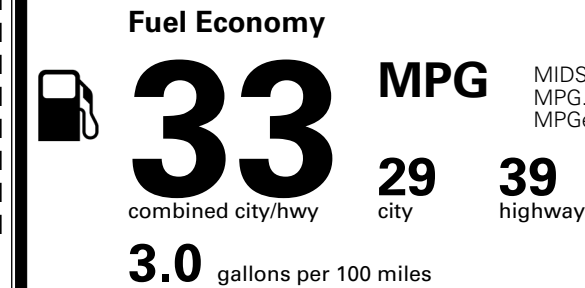

EPA DOT Fuel Economy and Environment

Gasoline Vehicle

MIDSIZE CARS range from 15 to 137 MPG. The best vehicle rates 146 MPGe.

You save $1,000
in fuel costs over 5 years compared to the average new vehicle.

Annual fuel cost $1,500