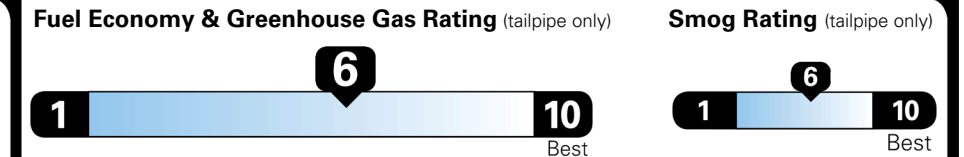

This vehicle emits 269 grams CO₂ per mile. The best emits 0 grams per mile (tailpipe only). Producing and distributing fuel also create emissions; learn more at fueleconomy.gov.

Actual results will vary for many reasons, including driving conditions and how you drive and maintain your vehicle. The average new vehicle gets 29 MPG and costs $8,500 to fuel over 5 years. Cost estimates are based on 15,000 miles per year at $ 3.30 per gallon. MPGe is miles per gasoline gallon equivalent. Vehicle emissions are a significant cause of climate change and smog.

fueleconomy.gov

Calculate personalized estimates and compare vehicles

GOVERNMENT 5-STAR SAFETY RATINGS

Overall Vehicle Score ★ ★ ★ ★ ★

Based on the combined rating of frontal, side and rollover. Should ONLY be compared to other vehicles of similar size and weight.

Frontal Driver ★ ★ ★ ★ ★

Crash Passenger ★ ★ ★ ★ ★

Based on the risk of injury in a frontal impact. Should ONLY be compared to other vehicles of similar size and weight.

Side Front seat ★ ★ ★ ★ ★

Crash Rear seat ★ ★ ★ ★ ★

Star ratings based on the risk of injury in a side impact.

Rollover ★ ★ ★ ★ ★

Star ratings based on the risk of rollover in a single-vehicle crash.

Star ratings range from 1 to 5 stars (★★★★★) with 5 being the highest.

Source: National Highway Traffic Safety Administration (NHTSA).

www.safercar.gov or 1-888-327-4236

Manufacturer's suggested retail price includes Manufacturer's recommended pre-delivery service. License and title fees, state and local taxes and other dealer installed options and accessories are not included in the manufacturer's suggested retail price.

PARTS CONTENT INFORMATION

FOR VEHICLES IN THIS CAR LINE U.S./CANADIAN PARTS CONTENT: 20 %

MAJOR SOURCES OF FOREIGN PARTS:
MEXICO: 45%
KOREA: 30%

NOTE: PARTS CONTENT DOES NOT INCLUDE FINAL ASSEMBLY, DISTRIBUTION, OR OTHER NON-PARTS COSTS.

FOR THIS VEHICLE FINAL ASSEMBLY POINT: PESQUERIA, NL, MEXICO

COUNTRY OF ORIGIN

ENGINE (MOTOR): USA

TRANSMISSION: MEXICO