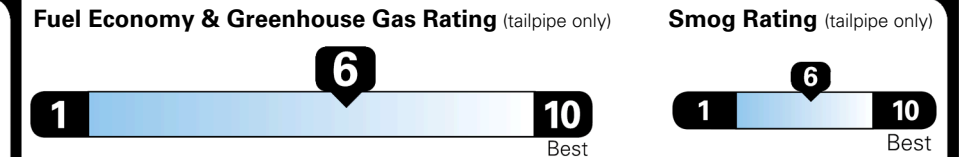

MIDSIZE CARS range from 15 to 137 MPG. The best vehicle rates 146 MPGe.

You save $1,000
in fuel costs over 5 years compared to the average new vehicle.

Annual fuel cost $1,500