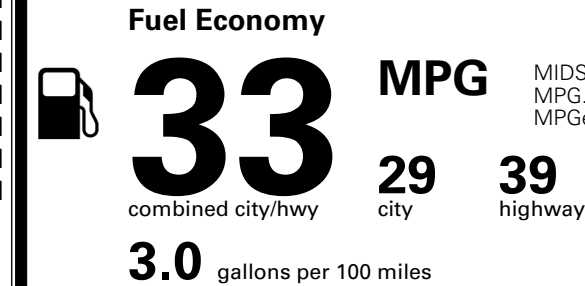

MSRP INCLUDING OPTIONS

\$ 26,480.00

INLAND FREIGHT AND HANDLING

\$ 1,195.00

TOTAL MANUFACTURER'S SUGGESTED RETAIL PRICE ▶

\$ 27,675.00

EPA DOT Fuel Economy and Environment

Gasoline Vehicle