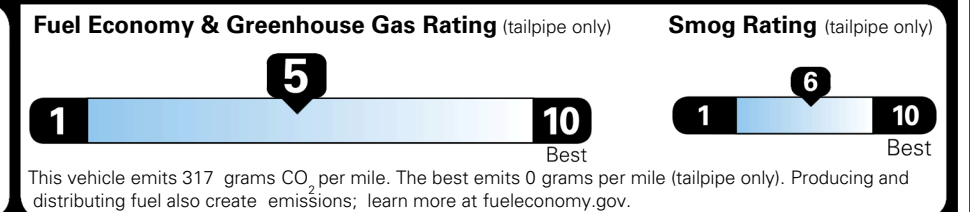

TOTAL ADDITIONAL WEIGHT: 6.6

EPA DOT Fuel Economy and Environment

Gasoline Vehicle

You spend \$250 more in fuel costs over 5 years compared to the average new vehicle.

Annual fuel cost \$1,750

Actual results will vary for many reasons, including driving conditions and how you drive and maintain your vehicle. The average new vehicle gets 29 MPG and costs \$8,500 to fuel over 5 years. Cost estimates are based on 15,000 miles per year at \$ 3.30 per gallon. MPGe is miles per gasoline gallon equivalent. Vehicle emissions are a significant cause of climate change and smog.