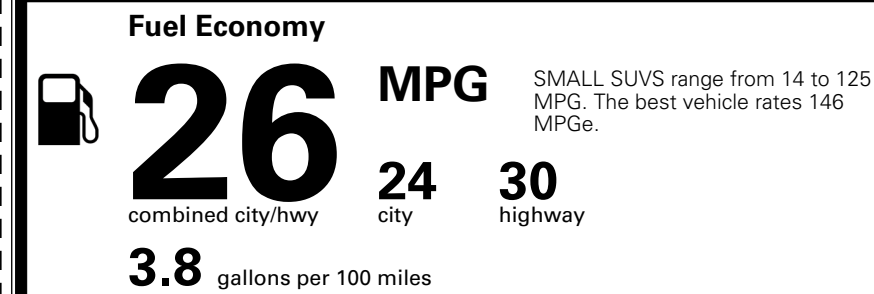

EPA DOT Fuel Economy and Environment