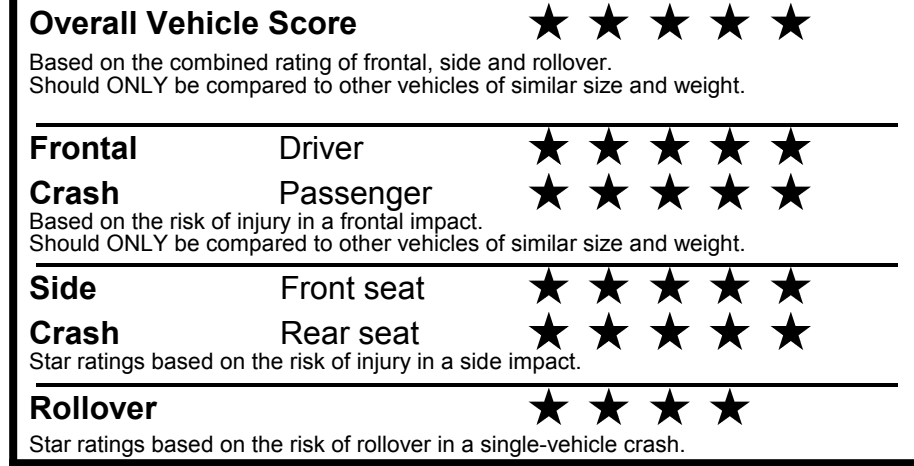

GOVERNMENT 5-STAR SAFETY RATINGS

PARTS CONTENT INFORMATION

FOR VEHICLES IN THIS CAR LINE U.S./CANADIAN PARTS CONTENT: 55 %

MAJOR SOURCES OF FOREIGN PARTS: KOREA: 30%

NOTE: PARTS CONTENT DOES NOT INCLUDE FINAL ASSEMBLY, DISTRIBUTION, OR OTHER NON-PARTS COSTS.

Star ratings range from 1 to 5 stars (★★★★★) with 5 being the highest. Source: National Highway Traffic Safety Administration (NHTSA). www.safercar.gov or 1-888-327-4236

FOR THIS VEHICLE FINAL ASSEMBLY POINT: WEST POINT, GA, USA

Manufacturer's suggested retail price includes Manufacturer's recommended pre-delivery service. License and title fees, state and local taxes and other dealer installed options and accessories are not included in the manufacturer's suggested retail price.

COUNTRY OF ORIGIN ENGINE (MOTOR): USA

TRANSMISSION: USA