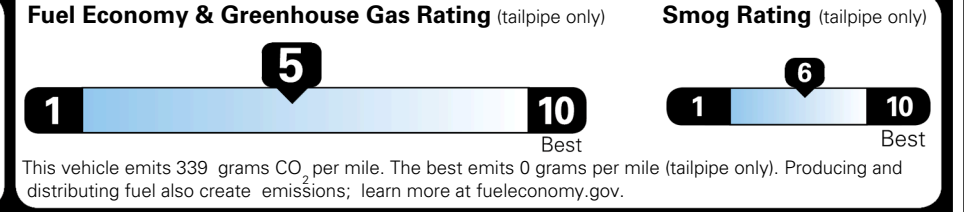

EPA DOT Fuel Economy and Environment

Gasoline Vehicle

You spend \$1,000 more in fuel costs over 5 years compared to the average new vehicle.

Annual fuel cost \$1,900

Actual results will vary for many reasons, including driving conditions and how you drive and maintain your vehicle. The average new vehicle gets 29 MPG and costs \$8,500 to fuel over 5 years. Cost estimates are based on 15,000 miles per year at \$ 3.30 per gallon. MPGe is miles per gasoline gallon equivalent. Vehicle emissions are a significant cause of climate change and smog.