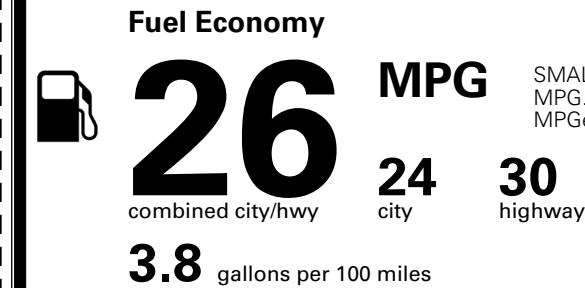

TOTAL MANUFACTURER'S SUGGESTED RETAIL PRICE ▶

\$ 35,085.00

TOTAL ADDITIONAL WEIGHT: 6.6

*Additional terms and conditions apply.

**Kia Connect may be currently unavailable for some Model Year 2022 and newer vehicles sold or purchased in Massachusetts; please see owners.kia.com for more information.

EPA DOT Fuel Economy and Environment

SMALL SUVs range from 14 to 138 MPG. The best vehicle rates 146 MPGe.

Gasoline Vehicle

You spend \$1,000 more in fuel costs over 5 years compared to the average new vehicle.