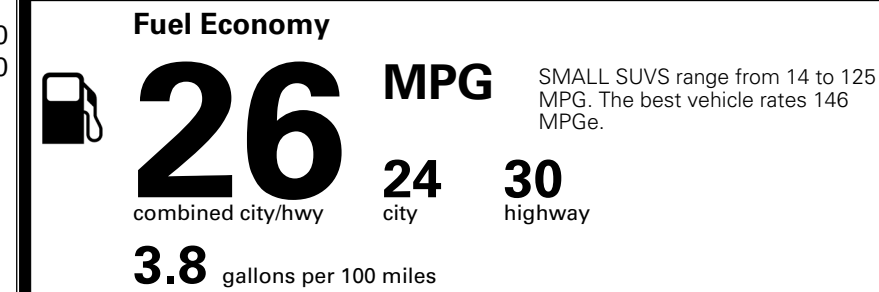

MSRP INCLUDING OPTIONS \$ 33,420.00

INLAND FREIGHT AND HANDLING \$ 1,495.00

TOTAL MANUFACTURER'S SUGGESTED RETAIL PRICE ▶ \$ 34,915.00

TOTAL ADDITIONAL WEIGHT: 8.2

*Additional terms and conditions apply.
 **Kia Connect may be currently unavailable for some Model Year 2022 and newer vehicles sold or purchased in Massachusetts; please see owners.kia.com for more information.
 NOTE: When you purchase this vehicle, Kia America, Inc. collects personal information you provide to the dealership. For information on our collection and use of personal information and your rights, please see our Privacy Policy on www.kia.com.

EPA DOT Fuel Economy and Environment

Gasoline Vehicle

You spend **\$1,000** more in fuel costs over 5 years compared to the average new vehicle.

Annual fuel cost **\$1,900**

Actual results will vary for many reasons, including driving conditions and how you drive and maintain your vehicle. The average new vehicle gets 29 MPG and costs \$8,500 to fuel over 5 years. Cost estimates are based on 15,000 miles per year at \$ 3.30 per gallon. MPGe is miles per gasoline gallon equivalent. Vehicle emissions are a significant cause of climate change and smog.