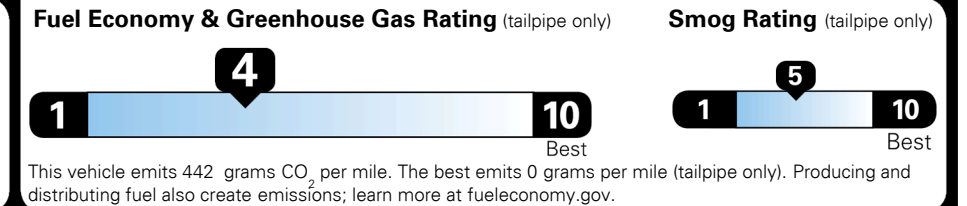

EPA DOT Fuel Economy and Environment

Gasoline Vehicle

You spend \$3,500 more in fuel costs over 5 years compared to the average new vehicle.

Annual fuel cost \$2,600

Actual results will vary for many reasons, including driving conditions and how you drive and maintain your vehicle. The average new vehicle gets 28 MPG and costs \$9,500 to fuel over 5 years. Cost estimates are based on 15,000 miles per year at \$ 3.50 per gallon. MPGe is miles per gasoline gallon equivalent. Vehicle emissions are a significant cause of climate change and smog.