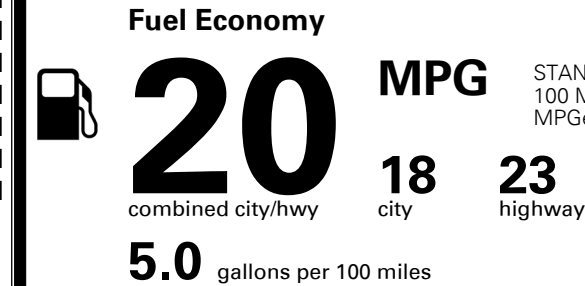

INLAND FREIGHT AND HANDLING \$ 1,415.00

TOTAL MANUFACTURER'S SUGGESTED RETAIL PRICE ▶ \$ 48,620.00

TOTAL ADDITIONAL WEIGHT: 12.0

*Additional terms and conditions apply.

**Kia Connect may be currently unavailable for some Model Year 2022 and newer vehicles sold or purchased in Massachusetts; please see owners.kia.com for more information.

EPA DOT Fuel Economy and Environment

Gasoline Vehicle

You spend \$3,500 more in fuel costs over 5 years compared to the average new vehicle.

Annual fuel cost \$2,600

Actual results will vary for many reasons, including driving conditions and how you drive and maintain your vehicle. The average new vehicle gets 28 MPG and costs \$9,500 to fuel over 5 years. Cost estimates are based on 15,000 miles per year at \$ 3.50 per gallon. MPGe is miles per gasoline gallon equivalent. Vehicle emissions are a significant cause of climate change and smog.