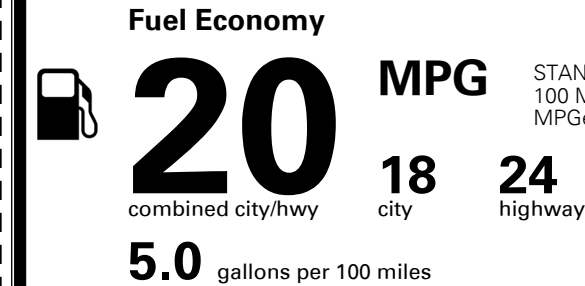

TOTAL MANUFACTURER'S SUGGESTED RETAIL PRICE ▶ \$ 51,260.00

TOTAL ADDITIONAL WEIGHT: 71.4

*Additional terms and conditions apply.

**Kia Connect may be currently unavailable for Model Year 2022 and newer vehicles sold or purchased in Massachusetts; please see owners.kia.com for updates on availability.

EPA DOT Fuel Economy and Environment

Gasoline Vehicle

STANDARD SUVS range from 11 to 100 MPG. The best vehicle rates 140 MPGe.

You spend \$3,750 more in fuel costs over 5 years compared to the average new vehicle.