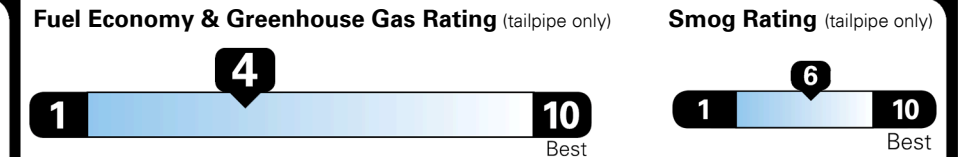

This vehicle emits 442 grams CO₂ per mile. The best emits 0 grams per mile (tailpipe only). Producing and distributing fuel also create emissions; learn more at fueleconomy.gov.

Actual results will vary for many reasons, including driving conditions and how you drive and maintain your vehicle. The average new vehicle gets 28 MPG and costs $9,750 to fuel over 5 years. Cost estimates are based on 15,000 miles per year at $ 3.60 per gallon. MPGe is miles per gasoline gallon equivalent. Vehicle emissions are a significant cause of climate change and smog.

fueleconomy.gov

Calculate personalized estimates and compare vehicles

GOVERNMENT 5-STAR SAFETY RATINGS

Overall Vehicle Score ★ ★ ★ ★ ★

Based on the combined rating of frontal, side and rollover. Should ONLY be compared to other vehicles of similar size and weight.

Frontal Crash Driver ★ ★ ★ ★
Passenger ★ ★ ★ ★

Based on the risk of injury in a frontal impact. Should ONLY be compared to other vehicles of similar size and weight.

Side Crash Front seat ★ ★ ★ ★ ★
Rear seat ★ ★ ★ ★ ★

Star ratings based on the risk of injury in a side impact.

Rollover ★ ★ ★ ★

Star ratings based on the risk of rollover in a single-vehicle crash.

Star ratings range from 1 to 5 stars (★★★★★) with 5 being the highest.

Source: National Highway Traffic Safety Administration (NHTSA).

www.safercar.gov or 1-888-327-4236

Manufacturer's suggested retail price includes Manufacturer's recommended pre-delivery service. License and title fees, state and local taxes and other dealer installed options and accessories are not included in the manufacturer's suggested retail price.

PARTS CONTENT INFORMATION

FOR VEHICLES IN THIS CAR LINE U.S./CANADIAN PARTS CONTENT: 60 %

MAJOR SOURCES OF FOREIGN PARTS: KOREA: 30%

NOTE: PARTS CONTENT DOES NOT INCLUDE FINAL ASSEMBLY, DISTRIBUTION, OR OTHER NON-PARTS COSTS.

FOR THIS VEHICLE FINAL ASSEMBLY POINT: WEST POINT, GA, USA

COUNTRY OF ORIGIN

ENGINE (MOTOR): KOREA

TRANSMISSION: USA