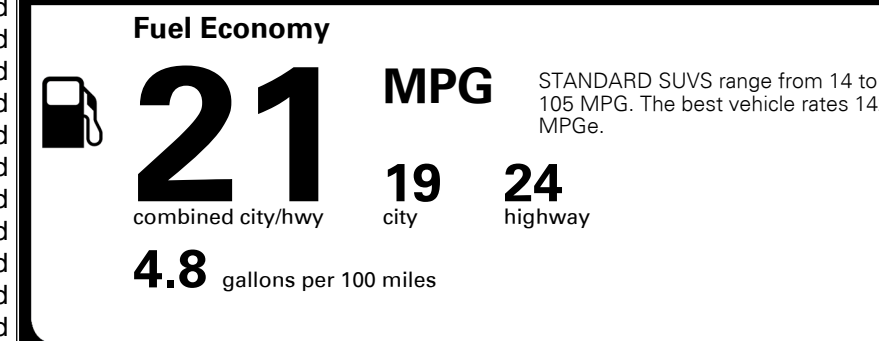

\$495.00
 \$1,395.00

 \$210.00
 \$450.00

MSRP INCLUDING OPTIONS

\$ 47,140.00

INLAND FREIGHT AND HANDLING

\$ 1,225.00

TOTAL MANUFACTURER'S SUGGESTED RETAIL PRICE ▶

\$ 48,365.00

TOTAL ADDITIONAL WEIGHT: 12.2

EPA DOT Fuel Economy and Environment

Gasoline Vehicle

You spend \$2,000 more in fuel costs over 5 years compared to the average new vehicle.

Annual fuel cost \$1,700

Actual results will vary for many reasons, including driving conditions and how you drive and maintain your vehicle. The average new vehicle gets 27 MPG and costs \$6,500 to fuel over 5 years. Cost estimates are based on 15,000 miles per year at \$ 2.35 per gallon. MPGe is miles per gasoline gallon equivalent. Vehicle emissions are a significant cause of climate change and smog.