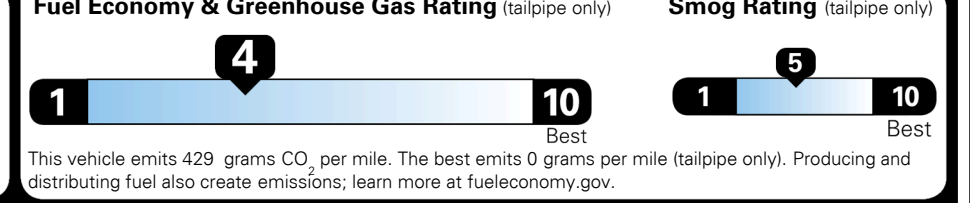

TOTAL ADDITIONAL WEIGHT: 12.2

EPA DOT Fuel Economy and Environment

Gasoline Vehicle

You spend \$2,000 more in fuel costs over 5 years compared to the average new vehicle.

Annual fuel cost \$1,700

Actual results will vary for many reasons, including driving conditions and how you drive and maintain your vehicle. The average new vehicle gets 27 MPG and costs \$6,500 to fuel over 5 years. Cost estimates are based on 15,000 miles per year at \$ 2.35 per gallon. MPGe is miles per gasoline gallon equivalent. Vehicle emissions are a significant cause of climate change and smog.