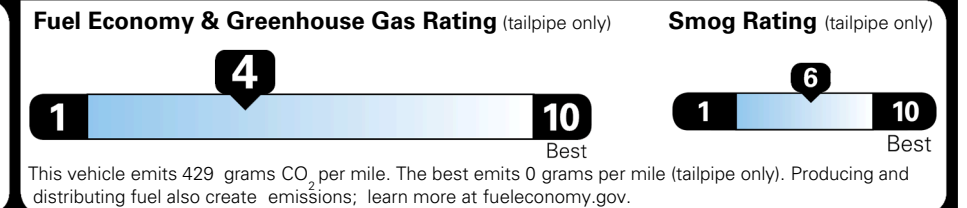

\$ 48,870.00

\$ 1,545.00

\$ 50,415.00

EPA DOT Fuel Economy and Environment

Gasoline Vehicle

You spend
\$3,500
 more in fuel costs
 over 5 years
 compared to the
 average new vehicle.

Annual fuel cost
\$2,300