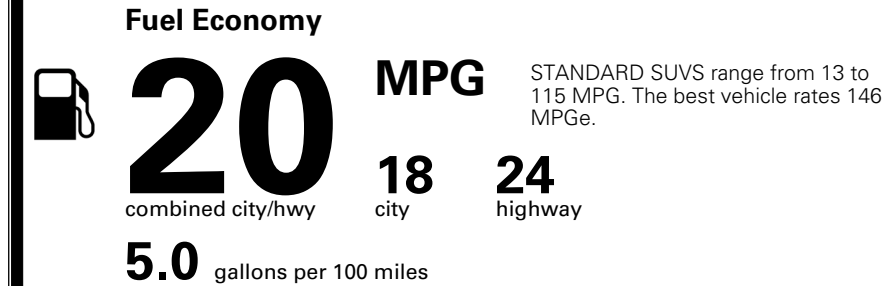

\$ 48,870.00

\$ 1,545.00

\$ 50,415.00

EPA DOT Fuel Economy and Environment

Gasoline Vehicle

You spend
\$3,500
 more in fuel costs
 over 5 years
 compared to the
 average new vehicle.

Annual fuel cost
\$2,300