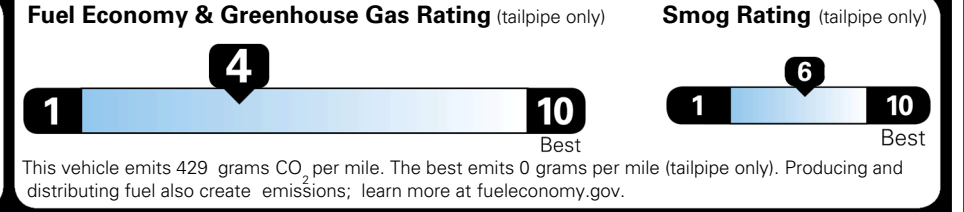

Actual results will vary for many reasons, including driving conditions and how you drive and maintain your vehicle. The average new vehicle gets 29 MPG and costs $8,500 to fuel over 5 years. Cost estimates are based on 15,000 miles per year at $ 3.30 per gallon. MPGe is miles per gasoline gallon equivalent. Vehicle emissions are a significant cause of climate change and smog.

fueleconomy.gov

Calculate personalized estimates and compare vehicles

GOVERNMENT 5-STAR SAFETY RATINGS

Overall Vehicle Score	Not Rated	
Based on the combined rating of frontal, side and rollover. Should ONLY be compared to other vehicles of similar size and weight.		
Frontal Crash	Driver Passenger	Not Rated
Based on the risk of injury in a frontal impact. Should ONLY be compared to other vehicles of similar size and weight.		
Side Crash	Front seat Rear seat	Not Rated
Star ratings based on the risk of injury in a side impact.		
Rollover	Not Rated	
Star ratings based on the risk of rollover in a single-vehicle crash.		

Star ratings range from 1 to 5 stars (★★★★★) with 5 being the highest. Source: National Highway Traffic Safety Administration (NHTSA). www.safercar.gov or 1-888-327-4236

Manufacturer's suggested retail price includes Manufacturer's recommended pre-delivery service. License and title fees, state and local taxes and other dealer installed options and accessories are not included in the manufacturer's suggested retail price.

PARTS CONTENT INFORMATION

FOR VEHICLES IN THIS CAR LINE U.S./CANADIAN PARTS CONTENT: 50 %

MAJOR SOURCES OF FOREIGN PARTS: KOREA: 35%

NOTE: PARTS CONTENT DOES NOT INCLUDE FINAL ASSEMBLY, DISTRIBUTION, OR OTHER NON-PARTS COSTS.

FOR THIS VEHICLE FINAL ASSEMBLY POINT: WEST POINT, GA, USA

COUNTRY OF ORIGIN ENGINE (MOTOR): KOREA
TRANSMISSION: USA