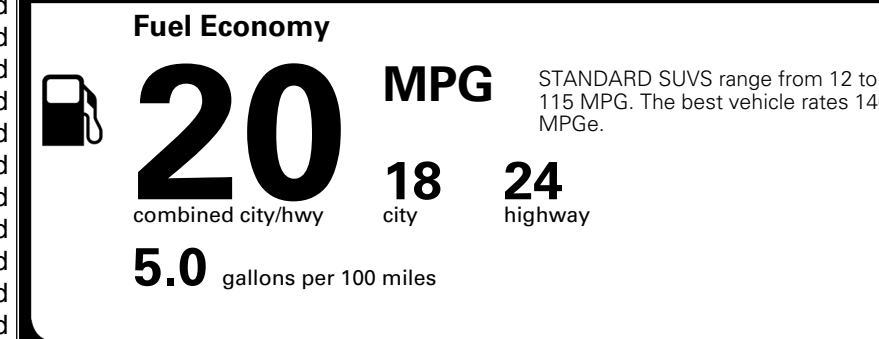

EPA DOT Fuel Economy and Environment

Gasoline Vehicle

You spend \$4,000 more in fuel costs over 5 years compared to the average new vehicle.

Annual fuel cost \$2,500

Actual results will vary for many reasons, including driving conditions and how you drive and maintain your vehicle. The average new vehicle gets 29 MPG and costs \$8,500 to fuel over 5 years. Cost estimates are based on 15,000 miles per year at \$ 3.30 per gallon. MPGe is miles per gasoline gallon equivalent. Vehicle emissions are a significant cause of climate change and smog.