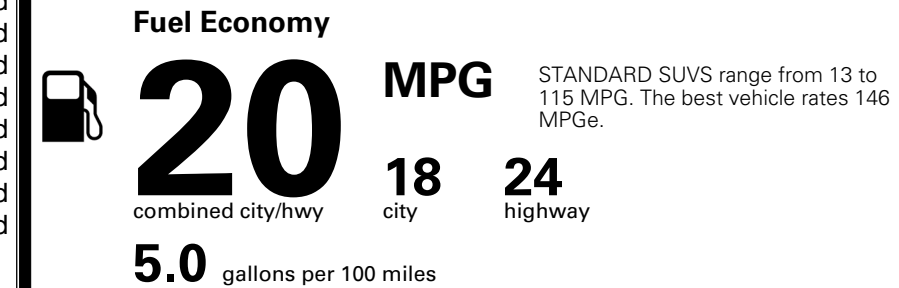

\$ 47,785.00

INLAND FREIGHT AND HANDLING

\$ 1,545.00

TOTAL MANUFACTURER'S SUGGESTED RETAIL PRICE ▶

\$ 49,330.00

TOTAL ADDITIONAL WEIGHT:

*Additional terms and conditions apply.
 **Kia Connect may be currently unavailable for some Model Year 2022 and newer vehicles sold or purchased in Massachusetts; please see owners.kia.com for more information.
 NOTE: When you purchase this vehicle, Kia America, Inc. collects personal information you provide to the dealership. For information on our collection and use of personal information and your rights, please see our Privacy Policy on www.kia.com.

EPA DOT Fuel Economy and Environment

Gasoline Vehicle

You spend
\$3,500
 more in fuel costs
 over 5 years
 compared to the
 average new vehicle.

Annual fuel cost
\$2,300

Actual results will vary for many reasons, including driving conditions and how you drive and maintain your vehicle. The average new vehicle gets 29 MPG and costs \$8,000 to fuel over 5 years. Cost estimates are based on 15,000 miles per year at \$ 3.10 per gallon. MPGe is miles per gasoline gallon equivalent. Vehicle emissions are a significant cause of climate change and smog.