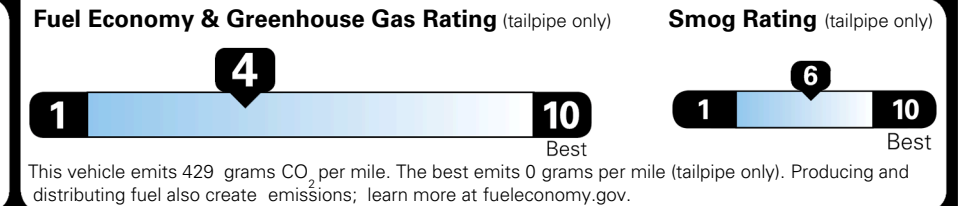

\$ 47,785.00

INLAND FREIGHT AND HANDLING

\$ 1,545.00

TOTAL MANUFACTURER'S SUGGESTED RETAIL PRICE ▶

\$ 49,330.00

TOTAL ADDITIONAL WEIGHT:

*Additional terms and conditions apply.
 **Kia Connect may be currently unavailable for some Model Year 2022 and newer vehicles sold or purchased in Massachusetts; please see owners.kia.com for more information.
 NOTE: When you purchase this vehicle, Kia America, Inc. collects personal information you provide to the dealership. For information on our collection and use of personal information and your rights, please see our Privacy Policy on www.kia.com.

EPA DOT Fuel Economy and Environment

Gasoline Vehicle

You spend
\$3,500
 more in fuel costs
 over 5 years
 compared to the
 average new vehicle.

Annual fuel cost
\$2,300

Actual results will vary for many reasons, including driving conditions and how you drive and maintain your vehicle. The average new vehicle gets 29 MPG and costs \$8,000 to fuel over 5 years. Cost estimates are based on 15,000 miles per year at \$ 3.10 per gallon. MPGe is miles per gasoline gallon equivalent. Vehicle emissions are a significant cause of climate change and smog.