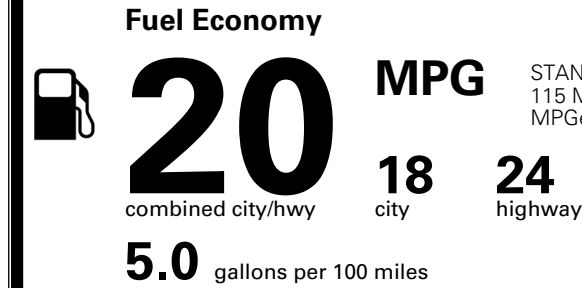

\$ 1,545.00

\$ 50,350.00

EPA DOT Fuel Economy and Environment

Gasoline Vehicle

You spend
\$3,500
 more in fuel costs
 over 5 years
 compared to the
 average new vehicle.

Annual fuel cost
\$2,300

Actual results will vary for many reasons, including driving conditions and how you drive and maintain your vehicle. The average new vehicle gets 29 MPG and costs \$8,000 to fuel over 5 years. Cost estimates are based on 15,000 miles per year at \$ 3.10 per gallon. MPGe is miles per gasoline gallon equivalent. Vehicle emissions are a significant cause of climate change and smog.