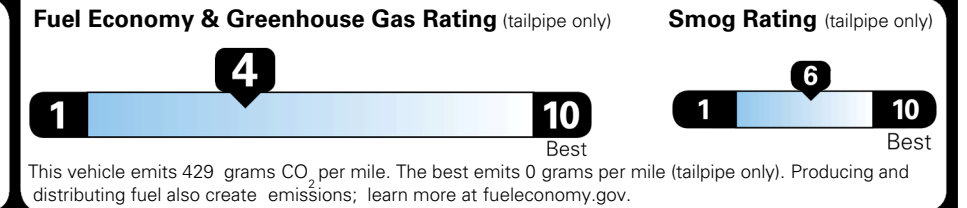

\$ 1,545.00

\$ 50,350.00

EPA DOT Fuel Economy and Environment

Gasoline Vehicle

You spend
\$3,500
 more in fuel costs
 over 5 years
 compared to the
 average new vehicle.

Annual fuel cost
\$2,300

Actual results will vary for many reasons, including driving conditions and how you drive and maintain your vehicle. The average new vehicle gets 29 MPG and costs \$8,000 to fuel over 5 years. Cost estimates are based on 15,000 miles per year at \$ 3.10 per gallon. MPGe is miles per gasoline gallon equivalent. Vehicle emissions are a significant cause of climate change and smog.