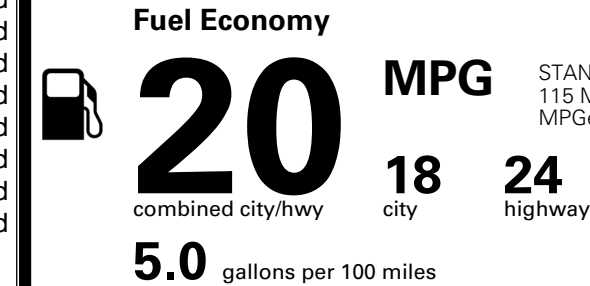

INLAND FREIGHT AND HANDLING

\$ 1,545.00

TOTAL MANUFACTURER'S SUGGESTED RETAIL PRICE ▶

\$ 53,830.00

TOTAL ADDITIONAL WEIGHT:

EPA DOT Fuel Economy and Environment

Gasoline Vehicle

You spend
\$4,000
 more in fuel costs
 over 5 years
 compared to the
 average new vehicle.

Annual fuel cost
\$2,500

Actual results will vary for many reasons, including driving conditions and how you drive and maintain your vehicle. The average new vehicle gets 29 MPG and costs \$8,500 to fuel over 5 years. Cost estimates are based on 15,000 miles per year at \$ 3.30 per gallon. MPGe is miles per gasoline gallon equivalent. Vehicle emissions are a significant cause of climate change and smog.