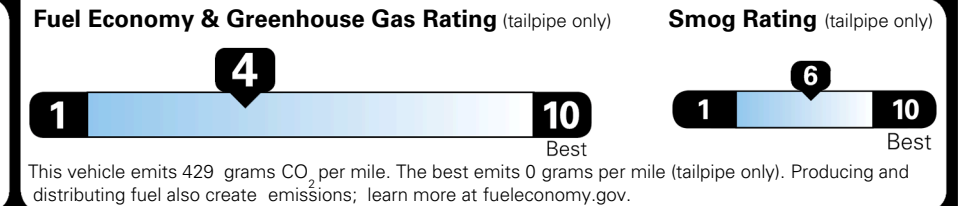

You spend
$4,000
more in fuel costs
over 5 years
compared to the
average new vehicle.

Annual fuel cost
$2,500