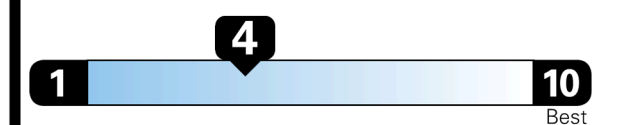

Fuel Economy & Greenhouse Gas Rating (tailpipe only)

This vehicle emits 467 grams CO₂ per mile. The best emits 0 grams per mile (tailpipe only). Producing and distributing fuel also create emissions; learn more at fueleconomy.gov.