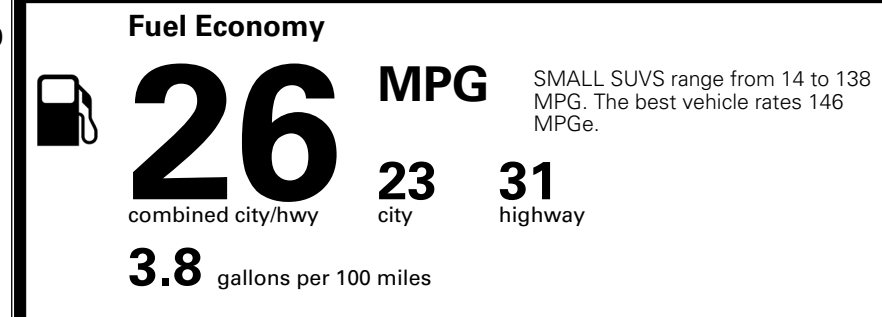

INLAND FREIGHT AND HANDLING \$ 1,495.00

TOTAL MANUFACTURER'S SUGGESTED RETAIL PRICE ▶ \$ 34,150.00

TOTAL ADDITIONAL WEIGHT: 10.1

*Additional terms and conditions apply.
 **Kia Connect may be currently unavailable for some Model Year 2022 and newer vehicles sold or purchased in Massachusetts; please see owners.kia.com for more information.
 NOTE: When you purchase this vehicle, Kia America, Inc. collects personal information you provide to the dealership. For information on our collection and use of personal information and your rights, please see our Privacy Policy on www.kia.com.

EPA DOT Fuel Economy and Environment

Gasoline Vehicle

You spend \$1,000 more in fuel costs over 5 years compared to the average new vehicle.

Annual fuel cost \$1,900

Actual results will vary for many reasons, including driving conditions and how you drive and maintain your vehicle. The average new vehicle gets 29 MPG and costs \$8,500 to fuel over 5 years. Cost estimates are based on 15,000 miles per year at \$ 3.30 per gallon. MPGe is miles per gasoline gallon equivalent. Vehicle emissions are a significant cause of climate change and smog.