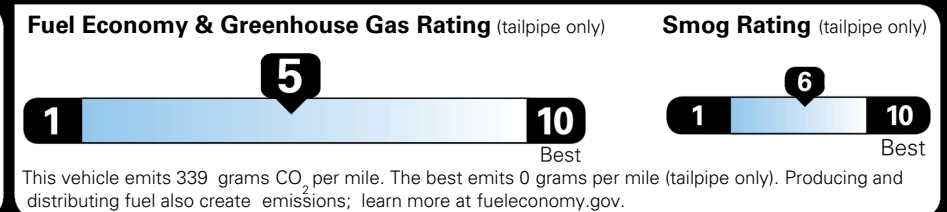

INLAND FREIGHT AND HANDLING \$ 1,495.00

TOTAL MANUFACTURER'S SUGGESTED RETAIL PRICE ▶ \$ 34,150.00

TOTAL ADDITIONAL WEIGHT: 10.1

*Additional terms and conditions apply.
 **Kia Connect may be currently unavailable for some Model Year 2022 and newer vehicles sold or purchased in Massachusetts; please see owners.kia.com for more information.
 NOTE: When you purchase this vehicle, Kia America, Inc. collects personal information you provide to the dealership. For information on our collection and use of personal information and your rights, please see our Privacy Policy on www.kia.com.

EPA DOT Fuel Economy and Environment

Gasoline Vehicle

You spend \$1,000 more in fuel costs over 5 years compared to the average new vehicle.

Annual fuel cost \$1,900

Actual results will vary for many reasons, including driving conditions and how you drive and maintain your vehicle. The average new vehicle gets 29 MPG and costs \$8,500 to fuel over 5 years. Cost estimates are based on 15,000 miles per year at \$ 3.30 per gallon. MPGe is miles per gasoline gallon equivalent. Vehicle emissions are a significant cause of climate change and smog.