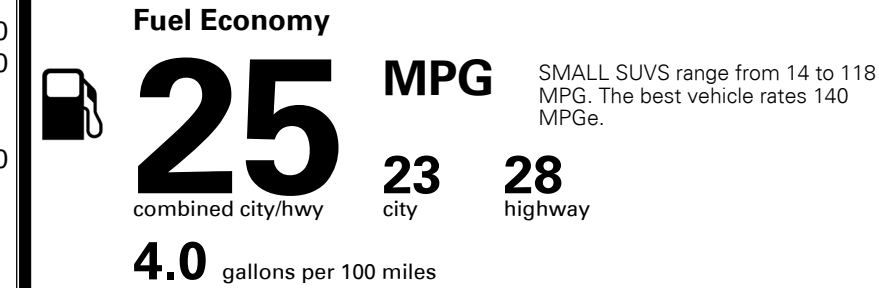

MSRP INCLUDING OPTIONS

\$ 38,410.00

INLAND FREIGHT AND HANDLING

\$ 1,375.00

TOTAL MANUFACTURER'S SUGGESTED RETAIL PRICE ▶

\$ 39,785.00

*Additional terms and conditions apply.
 **Kia Connect may be currently unavailable for Model Year 2022 and newer vehicles sold or purchased in Massachusetts; please see owners.kia.com for updates on availability.
 NOTE: When you purchase this vehicle, Kia America, Inc. collects personal information you provide to the dealership. For information on our collection and use of personal information and your rights, please see our Privacy Policy on www.kia.com.

TOTAL ADDITIONAL WEIGHT: 6.6

EPA DOT Fuel Economy and Environment

Gasoline Vehicle

You spend
\$1,000
 more in fuel costs
 over 5 years
 compared to the
 average new vehicle.

Annual fuel cost
\$2,150

Actual results will vary for many reasons, including driving conditions and how you drive and maintain your vehicle. The average new vehicle gets 28 MPG and costs \$9,750 to fuel over 5 years. Cost estimates are based on 15,000 miles per year at \$ 3.60 per gallon. MPGe is miles per gasoline gallon equivalent. Vehicle emissions are a significant cause of climate change and smog.