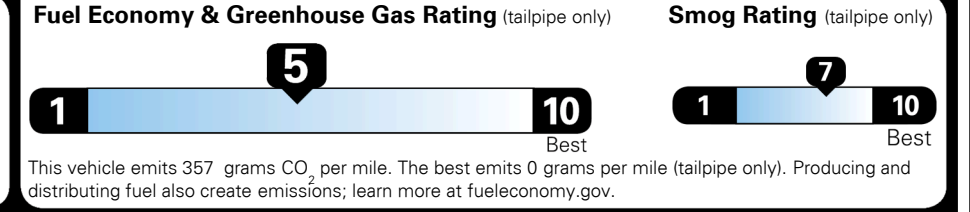

TOTAL ADDITIONAL WEIGHT: 6.6

EPA DOT Fuel Economy and Environment

Gasoline Vehicle

You spend
\$1,000
 more in fuel costs
 over 5 years
 compared to the
 average new vehicle.

Annual fuel cost
\$2,150

Actual results will vary for many reasons, including driving conditions and how you drive and maintain your vehicle. The average new vehicle gets 28 MPG and costs \$9,750 to fuel over 5 years. Cost estimates are based on 15,000 miles per year at \$ 3.60 per gallon. MPGe is miles per gasoline gallon equivalent. Vehicle emissions are a significant cause of climate change and smog.