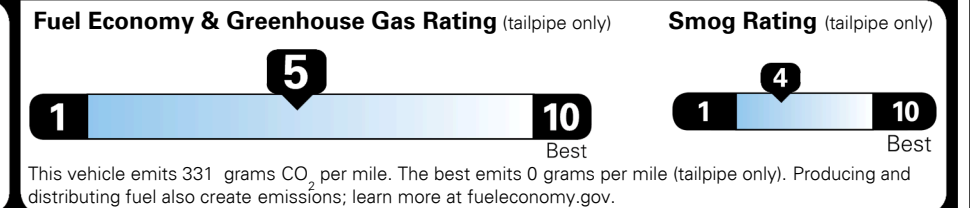

\$200.00
 \$60.00
 \$80.00

MSRP INCLUDING OPTIONS

\$ 33,830.00

INLAND FREIGHT AND HANDLING

\$ 1,195.00

TOTAL MANUFACTURER'S SUGGESTED RETAIL PRICE ▶

\$ 35,025.00

TOTAL ADDITIONAL WEIGHT: 8.7

EPA DOT Fuel Economy and Environment

Gasoline Vehicle

You spend \$750 more in fuel costs over 5 years
 compared to the average new vehicle.

Annual fuel cost
\$1,850

Actual results will vary for many reasons, including driving conditions and how you drive and maintain your vehicle. The average new vehicle gets 29 MPG and costs \$8,500 to fuel over 5 years. Cost estimates are based on 15,000 miles per year at \$ 3.30 per gallon. MPGe is miles per gasoline gallon equivalent. Vehicle emissions are a significant cause of climate change and smog.