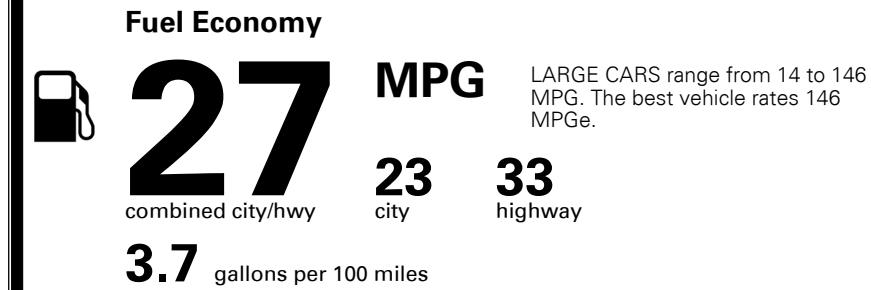

EXTERIOR

GT-Line Exterior Styling
18" Gloss Black Finished Alloy Wheels
LED Reflector Headlights w/Auto-On/Off & Amber LED DRLs
LED Fog Lights & LED Rear Combination Lights
Power Adj. Heated Outside Mirrors w/LED Turn Signals

WARRANTY

10 Year/100,000 Mile Limited Powertrain Warranty
5 Year/60,000 Mile Limited Basic Warranty
5 Year/60,000 Mile Roadside Assistance

MANUFACTURER'S SUGGESTED RETAIL PRICE ▶

$ 33,490.00

COMPARE GT FWD FEATURES

Added to/in place of standard GT-Line FWD features
- 2.5L Turbo 4-cyl Engine, 290HP, 311 lb-ft torque
- 8-Speed Dual Clutch Transmission
- 19" Gloss Black Finished Alloy Wheels
- Panoramic Sunroof w/ Power Sunshade
- LED Interior Lighting
- GT Sport Design Steering Wheel w/Paddle Shifters
- Rear Air Vents
- Sport-Tuned Suspension & Quad-Tip Exhaust
- GT Brake System w/Neon Calipers

Included
Included
Included
Included
Included
Included
Included
Included
Included

ADDITIONAL INSTALLED EQUIPMENT: (In addition to or in place of standard features)

Carpeted Floor Mats
Cargo Net
Wheel Locks

$200.00
$60.00
$80.00

MSRP INCLUDING OPTIONS

$ 33,830.00

INLAND FREIGHT AND HANDLING

$ 1,195.00

TOTAL MANUFACTURER'S SUGGESTED RETAIL PRICE ▶

$ 35,025.00

TOTAL ADDITIONAL WEIGHT: 8.7

EPA DOT Fuel Economy and Environment

Gasoline Vehicle

You spend $750 more in fuel costs over 5 years
compared to the average new vehicle.

Annual fuel cost
$1,850