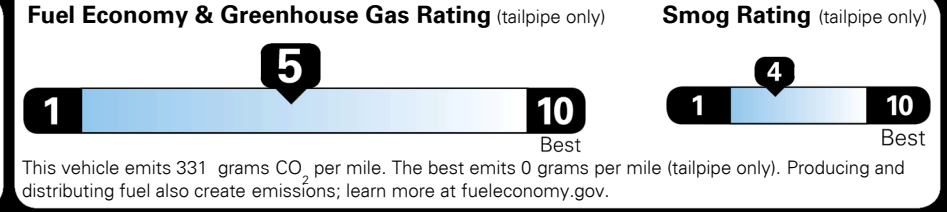

EPA DOT Fuel Economy and Environment

Gasoline Vehicle

You spend \$750 more in fuel costs over 5 years compared to the average new vehicle.

Annual fuel cost \$1,850

Actual results will vary for many reasons, including driving conditions and how you drive and maintain your vehicle. The average new vehicle gets 29 MPG and costs \$8,500 to fuel over 5 years. Cost estimates are based on 15,000 miles per year at \$ 3.30 per gallon. MPGe is miles per gasoline gallon equivalent. Vehicle emissions are a significant cause of climate change and smog.