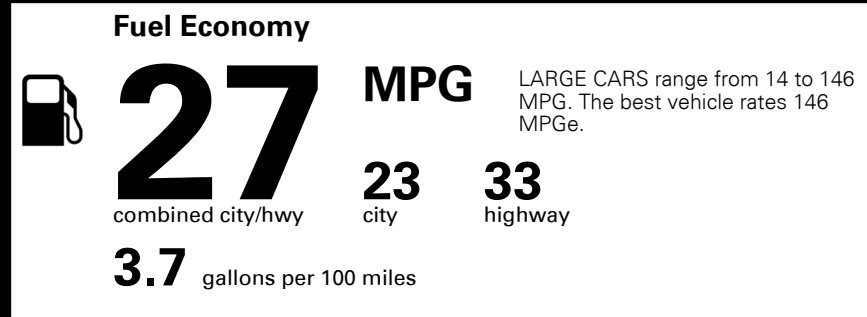

EPA DOT Fuel Economy and Environment

Gasoline Vehicle

You spend \$750 more in fuel costs over 5 years compared to the average new vehicle.

Annual fuel cost \$1,850

Actual results will vary for many reasons, including driving conditions and how you drive and maintain your vehicle. The average new vehicle gets 29 MPG and costs \$8,500 to fuel over 5 years. Cost estimates are based on 15,000 miles per year at \$ 3.30 per gallon. MPGe is miles per gasoline gallon equivalent. Vehicle emissions are a significant cause of climate change and smog.