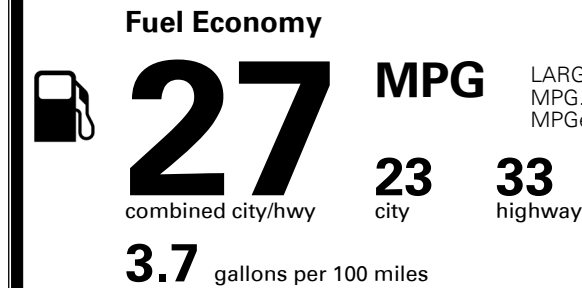

\$110.00
 \$200.00
 \$60.00
 \$130.00
 \$80.00

MSRP INCLUDING OPTIONS

\$ 34,070.00

INLAND FREIGHT AND HANDLING

\$ 1,195.00

TOTAL MANUFACTURER'S SUGGESTED RETAIL PRICE ▶

\$ 35,265.00

TOTAL ADDITIONAL WEIGHT: 26.5

EPA DOT Fuel Economy and Environment

LARGE CARS range from 14 to 146 MPG. The best vehicle rates 146 MPGe.

Gasoline Vehicle

You spend
\$750
 more in fuel costs
 over 5 years
 compared to the
 average new vehicle.