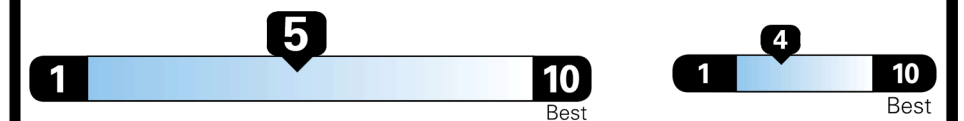

Fuel Economy & Greenhouse Gas Rating (tailpipe only) Smog Rating (tailpipe only)

This vehicle emits 331 grams CO₂ per mile. The best emits 0 grams per mile (tailpipe only). Producing and distributing fuel also create emissions; learn more at fueleconomy.gov.

Actual results will vary for many reasons, including driving conditions and how you drive and maintain your vehicle. The average new vehicle gets 29 MPG and costs $8,500 to fuel over 5 years. Cost estimates are based on 15,000 miles per year at $ 3.30 per gallon. MPGe is miles per gasoline gallon equivalent. Vehicle emissions are a significant cause of climate change and smog.

fueleconomy.gov

Calculate personalized estimates and compare vehicles

GOVERNMENT 5-STAR SAFETY RATINGS

Overall Vehicle Score ★★★★★

Based on the combined rating of frontal, side and rollover. Should ONLY be compared to other vehicles of similar size and weight.

Frontal Driver ★★★★★

Crash Passenger ★★★★★

Based on the risk of injury in a frontal impact. Should ONLY be compared to other vehicles of similar size and weight.

Side Front seat ★★★★★

Crash Rear seat ★★★★★

Star ratings based on the risk of injury in a side impact.

Rollover ★★★★★

Star ratings based on the risk of rollover in a single-vehicle crash.

Star ratings range from 1 to 5 stars (★★★★★) with 5 being the highest.

Source: National Highway Traffic Safety Administration (NHTSA).
www.safercar.gov or 1-888-327-4236

Manufacturer's suggested retail price includes Manufacturer's recommended pre-delivery service. License and title fees, state and local taxes and other dealer installed options and accessories are not included in the manufacturer's suggested retail price.

PARTS CONTENT INFORMATION

FOR VEHICLES IN THIS CAR LINE U.S./CANADIAN PARTS CONTENT: 0 %

MAJOR SOURCES OF FOREIGN PARTS: KOREA: 90%

NOTE: PARTS CONTENT DOES NOT INCLUDE FINAL ASSEMBLY, DISTRIBUTION, OR OTHER NON-PARTS COSTS.

FOR THIS VEHICLE FINAL ASSEMBLY POINT: HWASUNG, KOREA

COUNTRY OF ORIGIN ENGINE (MOTOR):

TRANSMISSION: KOREA
KOREA