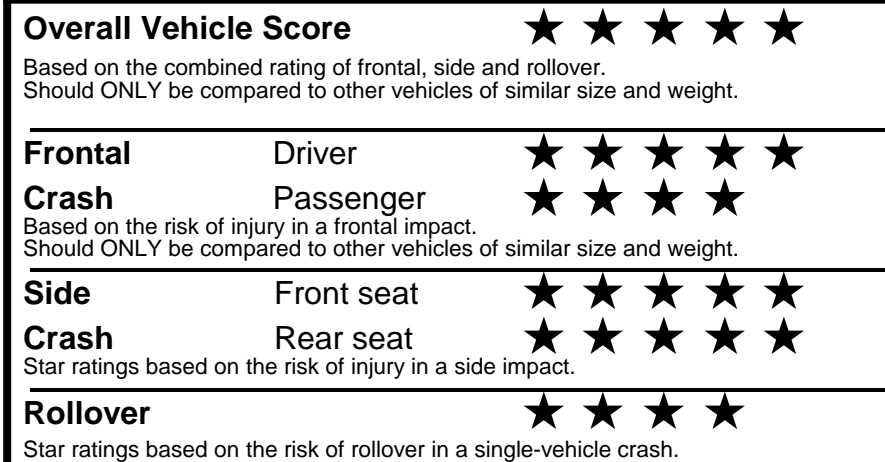

fueleconomy.gov

Calculate personalized estimates and compare vehicles

GOVERNMENT 5-STAR SAFETY RATINGS

Star ratings range from 1 to 5 stars (★★★★★) with 5 being the highest.
 Source: National Highway Traffic Safety Administration (NHTSA).
www.safercar.gov or 1-888-327-4236