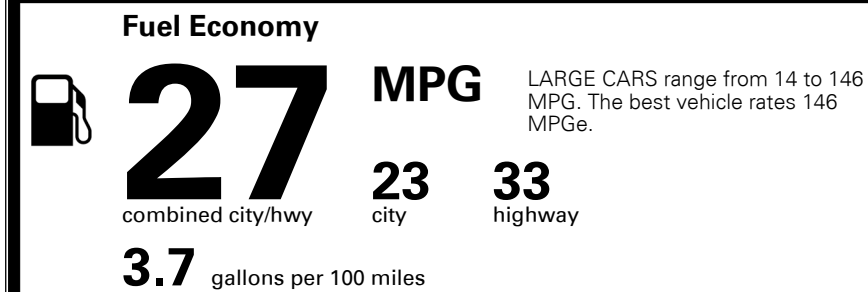

MSRP INCLUDING OPTIONS

\$ 34,565.00

INLAND FREIGHT AND HANDLING

\$ 1,195.00

TOTAL MANUFACTURER'S SUGGESTED RETAIL PRICE ▶

\$ 35,760.00

TOTAL ADDITIONAL WEIGHT: 26.5

EPA DOT Fuel Economy and Environment