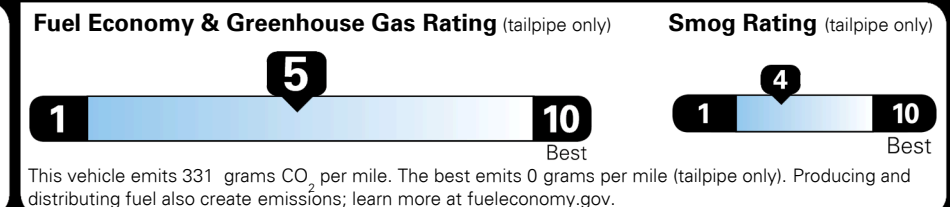

Actual results will vary for many reasons, including driving conditions and how you drive and maintain your vehicle. The average new vehicle gets 29 MPG and costs $8,500 to fuel over 5 years. Cost estimates are based on 15,000 miles per year at $ 3.30 per gallon. MPGe is miles per gasoline gallon equivalent. Vehicle emissions are a significant cause of climate change and smog.

fueleconomy.gov

Calculate personalized estimates and compare vehicles