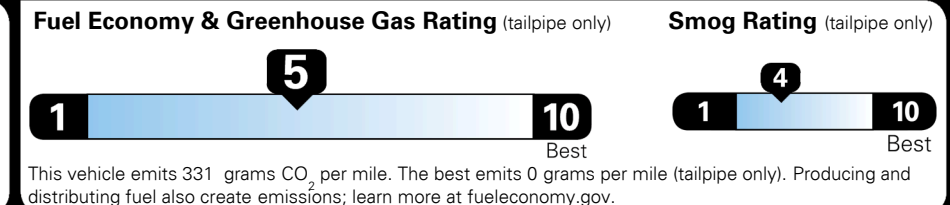

Actual results will vary for many reasons, including driving conditions and how you drive and maintain your vehicle. The average new vehicle gets 29 MPG and costs $8,500 to fuel over 5 years. Cost estimates are based on 15,000 miles per year at $ 3.30 per gallon. MPGe is miles per gasoline gallon equivalent. Vehicle emissions are a significant cause of climate change and smog.

fueleconomy.gov

Calculate personalized estimates and compare vehicles

GOVERNMENT 5-STAR SAFETY RATINGS

PARTS CONTENT INFORMATION

Overall Vehicle Score ★ ★ ★ ★ ★

Based on the combined rating of frontal, side and rollover. Should ONLY be compared to other vehicles of similar size and weight.

Frontal Driver ★ ★ ★ ★ ★

Crash Passenger ★ ★ ★ ★ ★

Based on the risk of injury in a frontal impact. Should ONLY be compared to other vehicles of similar size and weight.

Side Front seat ★ ★ ★ ★ ★

Crash Rear seat ★ ★ ★ ★ ★

Star ratings based on the risk of injury in a side impact.

Rollover ★ ★ ★ ★ ★

Star ratings based on the risk of rollover in a single-vehicle crash.

Star ratings range from 1 to 5 stars (★★★★★) with 5 being the highest.

Source: National Highway Traffic Safety Administration (NHTSA).

www.safercar.gov or 1-888-327-4236

Manufacturer's suggested retail price includes Manufacturer's recommended pre-delivery service. License and title fees, state and local taxes and other dealer installed options and accessories are not included in the manufacturer's suggested retail price.

FOR VEHICLES IN THIS CAR LINE U.S./CANADIAN PARTS CONTENT: 0 %

MAJOR SOURCES OF FOREIGN PARTS: KOREA: 90%

NOTE: PARTS CONTENT DOES NOT INCLUDE FINAL ASSEMBLY, DISTRIBUTION, OR OTHER NON-PARTS COSTS.

FOR THIS VEHICLE FINAL ASSEMBLY POINT: HWASUNG, KOREA

COUNTRY OF ORIGIN

ENGINE (MOTOR): KOREA

TRANSMISSION: KOREA

*Additional terms and conditions apply.

**Kia Connect may be currently unavailable for some Model Year 2022 and newer vehicles sold or purchased in Massachusetts; please see owners.kia.com for more information.

NOTE: When you purchase this vehicle, Kia America, Inc. collects personal information you provide to the dealership. For information on our collection and use of personal information and your rights, please see our Privacy Policy on www.kia.com.