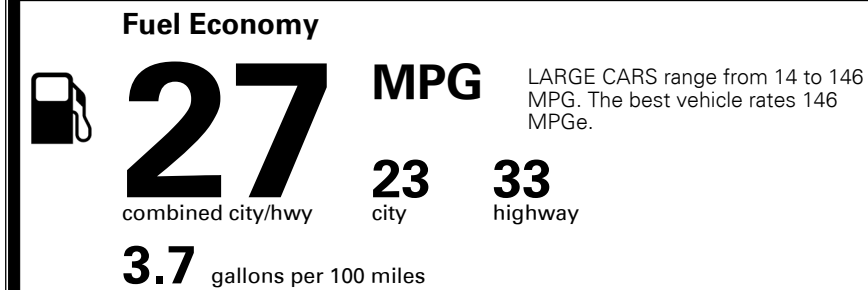

EXTERIOR

GT-Line Exterior Styling
18" Gloss Black Finished Alloy Wheels
LED Reflector Headlights w/Auto-On/Off & Amber LED DRLs
LED Fog Lights & LED Rear Combination Lights
Power Adj. Heated Outside Mirrors w/LED Turn Signals

WARRANTY

10 Year/100,000 Mile Limited Powertrain Warranty
5 Year/60,000 Mile Limited Basic Warranty
5 Year/60,000 Mile Roadside Assistance

MANUFACTURER'S SUGGESTED RETAIL PRICE ▶

$ 33,490.00

COMPARE GT FWD FEATURES

Added to/in place of standard GT-Line FWD features
- 2.5L Turbo 4-cyl Engine, 290HP, 311 lb-ft torque
- 8-Speed Dual Clutch Transmission
- 19" Gloss Black Finished Alloy Wheels
- Panoramic Sunroof w/ Power Sunshade
- LED Interior Lighting
- GT Sport Design Steering Wheel w/Paddle Shifters
- Rear Air Vents
- Sport-Tuned Suspension & Quad-Tip Exhaust
- GT Brake System w/Neon Calipers

Included
Included
Included
Included
Included
Included
Included
Included
Included

ADDITIONAL INSTALLED EQUIPMENT: (In addition to or in place of standard features)

Snow White Pearl Paint
Cargo Mat
Carpeted Floor Mats
Cargo Net
Cargo Tray
Wheel Locks

$495.00
$110.00
$200.00
$60.00
$130.00
$80.00

MSRP INCLUDING OPTIONS

$ 34,565.00

INLAND FREIGHT AND HANDLING

$ 1,195.00

TOTAL MANUFACTURER'S SUGGESTED RETAIL PRICE ▶

$ 35,760.00

TOTAL ADDITIONAL WEIGHT: 26.5

EPA DOT Fuel Economy and Environment

Gasoline Vehicle

You spend $750 more in fuel costs over 5 years
compared to the average new vehicle.

Annual fuel cost
$1,850