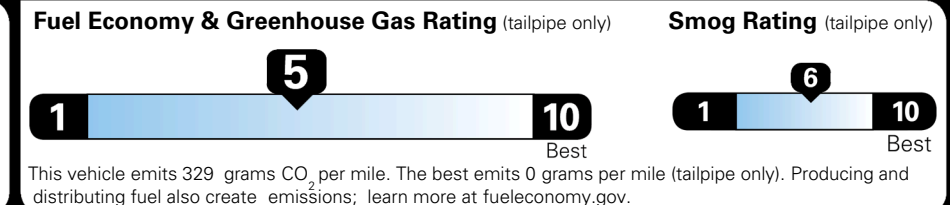

EPA DOT Fuel Economy and Environment

Gasoline Vehicle

You spend
\$750
 more in fuel costs
 over 5 years
 compared to the
 average new vehicle.

Annual fuel cost
\$1,850

Actual results will vary for many reasons, including driving conditions and how you drive and maintain your vehicle. The average new vehicle gets 29 MPG and costs \$8,500 to fuel over 5 years. Cost estimates are based on 15,000 miles per year at \$ 3.30 per gallon. MPGe is miles per gasoline gallon equivalent. Vehicle emissions are a significant cause of climate change and smog.