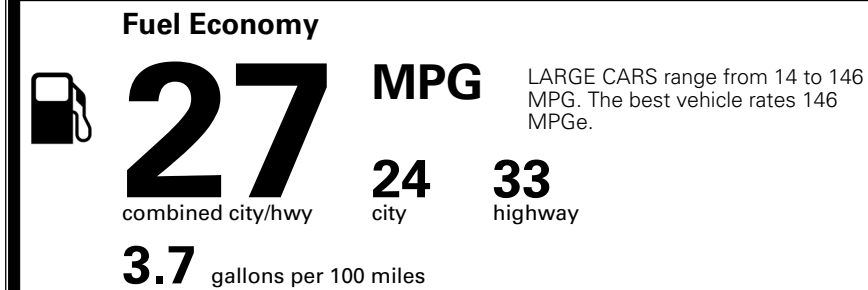

EPA DOT Fuel Economy and Environment

Gasoline Vehicle

You spend
$750
more in fuel costs
over 5 years
compared to the
average new vehicle.

Annual fuel cost
$1,850