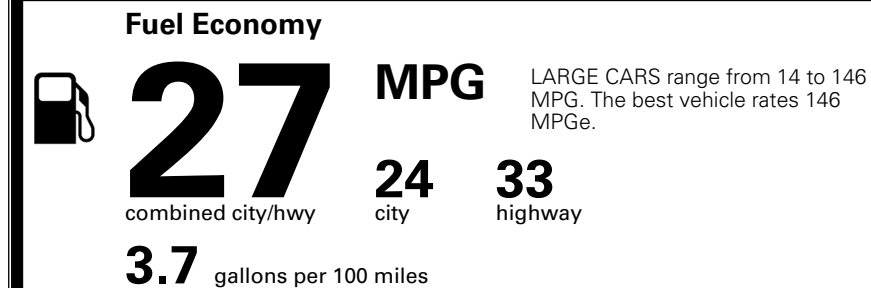

WARRANTY

10 Year/100,000 Mile Limited Powertrain Warranty
5 Year/60,000 Mile Limited Basic Warranty
5 Year/60,000 Mile Roadside Assistance

MANUFACTURER'S SUGGESTED RETAIL PRICE ▶

$ 30,090.00

COMPARE GT-LINE AWD FEATURES

Added to/in place of standard GT-Line FWD features
- All-Wheel Drive
- Heated Steering Wheel

Included
Included
Included

ADDITIONAL INSTALLED EQUIPMENT:

(In addition to or in place of standard features)

Steel Matte Gray Paint
GT-Line Premium Package
- Panoramic Sunroof w/ Power Sunshade
- LED Interior Lighting
- Bose Premium Audio w/Active Sound Design
- 18" Black Finished Alloy Wheels, Unique Design
Cargo Mat
Carpeted Floor Mats
LED Trunk Light

$695.00
$2,200.00

$110.00
$200.00
$135.00

MSRP INCLUDING OPTIONS

$ 33,430.00

INLAND FREIGHT AND HANDLING

$ 1,245.00

TOTAL MANUFACTURER'S SUGGESTED RETAIL PRICE ▶

$ 34,675.00

TOTAL ADDITIONAL WEIGHT: 21.9

*Additional terms and conditions apply.

**Kia Connect may be currently unavailable for some Model Year 2022 and newer vehicles sold or purchased in Massachusetts; please see owners.kia.com for more information.

NOTE: When you purchase this vehicle, Kia America, Inc. collects personal information you provide to the dealership. For information on our collection and use of personal information and your rights, please see our Privacy Policy on www.kia.com.

EPA DOT Fuel Economy and Environment

Gasoline Vehicle

You spend
$750
more in fuel costs
over 5 years
compared to the
average new vehicle.

Annual fuel cost
$1,850