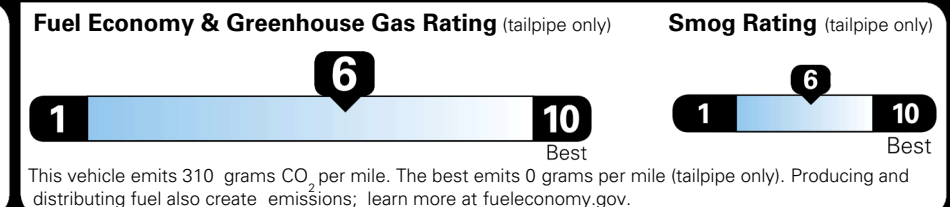

### EPA DOT Fuel Economy and Environment

Gasoline Vehicle

**You save \$0**  
 in fuel costs over 5 years compared to the average new vehicle.

Annual fuel cost  
**\$1,700**

Actual results will vary for many reasons, including driving conditions and how you drive and maintain your vehicle. The average new vehicle gets 29 MPG and costs \$8,500 to fuel over 5 years. Cost estimates are based on 15,000 miles per year at \$ 3.30 per gallon. MPGe is miles per gasoline gallon equivalent. Vehicle emissions are a significant cause of climate change and smog.