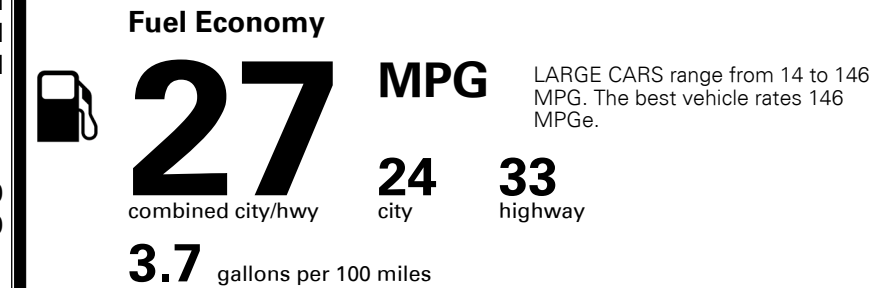

\$ 29,990.00

Included
 Included
 Included

\$200.00
 \$60.00

MSRP INCLUDING OPTIONS

\$ 30,250.00

INLAND FREIGHT AND HANDLING

\$ 1,195.00

TOTAL MANUFACTURER'S SUGGESTED RETAIL PRICE ▶

\$ 31,445.00

TOTAL ADDITIONAL WEIGHT: 7.8

EPA DOT Fuel Economy and Environment

Gasoline Vehicle

You spend \$750 more in fuel costs over 5 years compared to the average new vehicle.

Annual fuel cost \$1,850