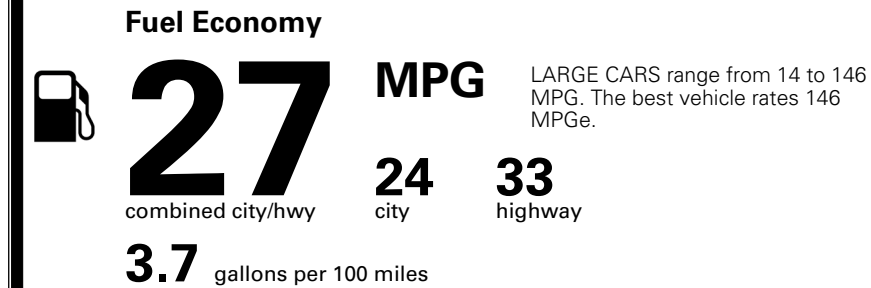

\$ 29,990.00

Included
 Included
 Included

\$200.00
 \$60.00

MSRP INCLUDING OPTIONS

\$ 30,250.00

INLAND FREIGHT AND HANDLING

\$ 1,195.00

TOTAL MANUFACTURER'S SUGGESTED RETAIL PRICE ▶

\$ 31,445.00

TOTAL ADDITIONAL WEIGHT: 7.8

EPA DOT Fuel Economy and Environment

Gasoline Vehicle

You spend \$750 more in fuel costs over 5 years compared to the average new vehicle.

Annual fuel cost \$1,850