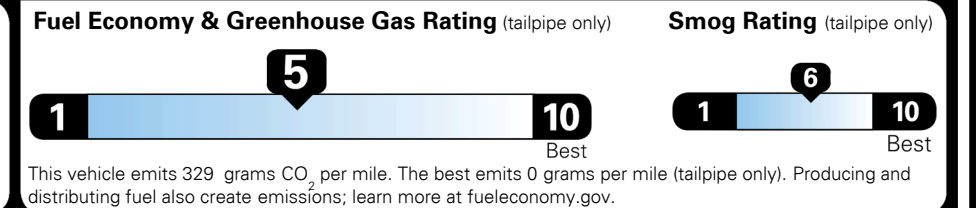

\$ 31,445.00

TOTAL ADDITIONAL WEIGHT: 7.8

EPA DOT Fuel Economy and Environment

Gasoline Vehicle

You spend \$750 more in fuel costs over 5 years compared to the average new vehicle.

Annual fuel cost \$1,850