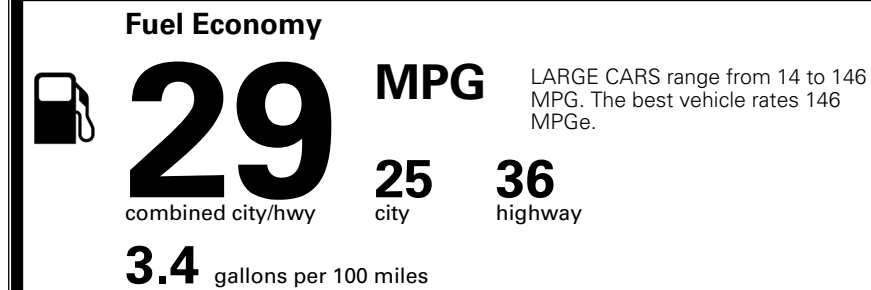

EPA DOT Fuel Economy and Environment

Gasoline Vehicle

You save $0
in fuel costs over 5 years compared to the average new vehicle.

Annual fuel cost
$1,700