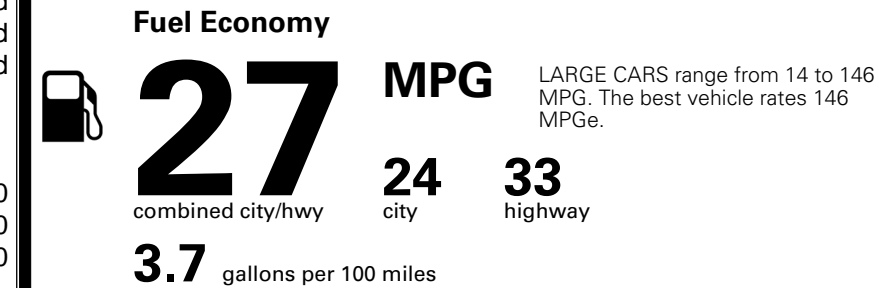

\$ 29,990.00

Included
 Included
 Included

\$695.00
 \$200.00
 \$135.00

MSRP INCLUDING OPTIONS

\$ 31,020.00

INLAND FREIGHT AND HANDLING

\$ 1,195.00

TOTAL MANUFACTURER'S SUGGESTED RETAIL PRICE ▶

\$ 32,215.00

TOTAL ADDITIONAL WEIGHT: 7.9

EPA DOT Fuel Economy and Environment

Gasoline Vehicle

You spend \$750 more in fuel costs over 5 years compared to the average new vehicle.

Annual fuel cost \$1,850