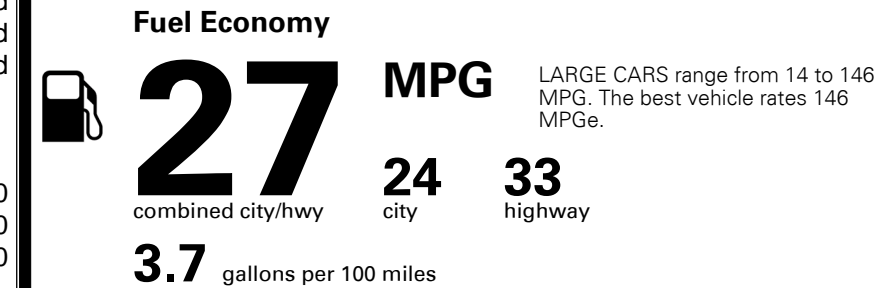

\$ 29,990.00

Included
 Included
 Included

\$695.00
 \$200.00
 \$135.00

MSRP INCLUDING OPTIONS

\$ 31,020.00

INLAND FREIGHT AND HANDLING

\$ 1,195.00

TOTAL MANUFACTURER'S SUGGESTED RETAIL PRICE ▶

\$ 32,215.00

TOTAL ADDITIONAL WEIGHT: 7.9

EPA DOT Fuel Economy and Environment

Gasoline Vehicle

You spend
\$750
 more in fuel costs
 over 5 years
 compared to the
 average new vehicle.

Annual fuel cost
\$1,850