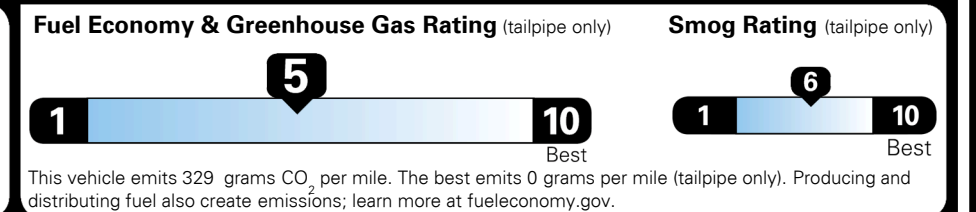

\$ 32,215.00

TOTAL ADDITIONAL WEIGHT: 7.9

EPA DOT Fuel Economy and Environment

Gasoline Vehicle

You spend
\$750
 more in fuel costs
 over 5 years
 compared to the
 average new vehicle.

Annual fuel cost
\$1,850