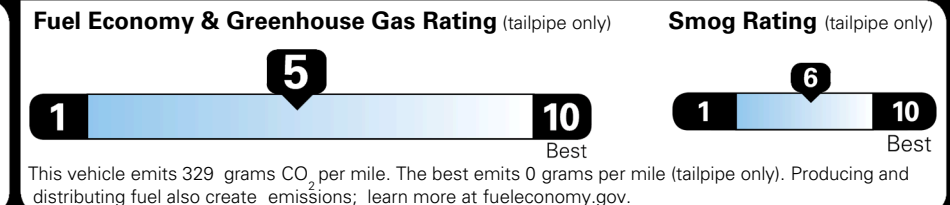

TOTAL ADDITIONAL WEIGHT: 7.9

EPA DOT Fuel Economy and Environment

Gasoline Vehicle

You spend \$750 more in fuel costs over 5 years compared to the average new vehicle.

Annual fuel cost \$1,850

Actual results will vary for many reasons, including driving conditions and how you drive and maintain your vehicle. The average new vehicle gets 29 MPG and costs \$8,500 to fuel over 5 years. Cost estimates are based on 15,000 miles per year at \$ 3.30 per gallon. MPGe is miles per gasoline gallon equivalent. Vehicle emissions are a significant cause of climate change and smog.