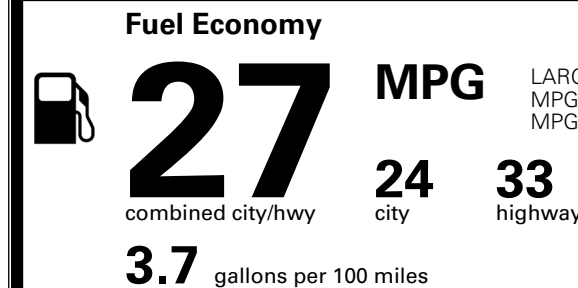

\$495.00
 \$2,200.00

\$200.00
 \$135.00

MSRP INCLUDING OPTIONS

\$ 33,020.00

INLAND FREIGHT AND HANDLING

\$ 1,195.00

TOTAL MANUFACTURER'S SUGGESTED RETAIL PRICE ▶

\$ 34,215.00

TOTAL ADDITIONAL WEIGHT: 7.9

EPA DOT Fuel Economy and Environment

Gasoline Vehicle

You spend \$750 more in fuel costs over 5 years compared to the average new vehicle.

Annual fuel cost \$1,850

Actual results will vary for many reasons, including driving conditions and how you drive and maintain your vehicle. The average new vehicle gets 29 MPG and costs \$8,500 to fuel over 5 years. Cost estimates are based on 15,000 miles per year at \$ 3.30 per gallon. MPGe is miles per gasoline gallon equivalent. Vehicle emissions are a significant cause of climate change and smog.