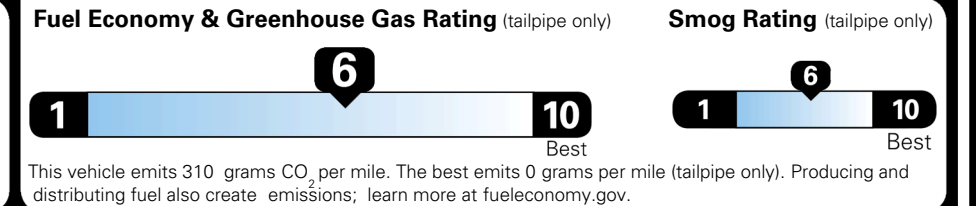

\$ 30,525.00

EPA DOT Fuel Economy and Environment

Gasoline Vehicle

You save \$0
 in fuel costs over 5 years compared to the average new vehicle.

Annual fuel cost
\$1,700

Actual results will vary for many reasons, including driving conditions and how you drive and maintain your vehicle. The average new vehicle gets 29 MPG and costs \$8,500 to fuel over 5 years. Cost estimates are based on 15,000 miles per year at \$ 3.30 per gallon. MPGe is miles per gasoline gallon equivalent. Vehicle emissions are a significant cause of climate change and smog.