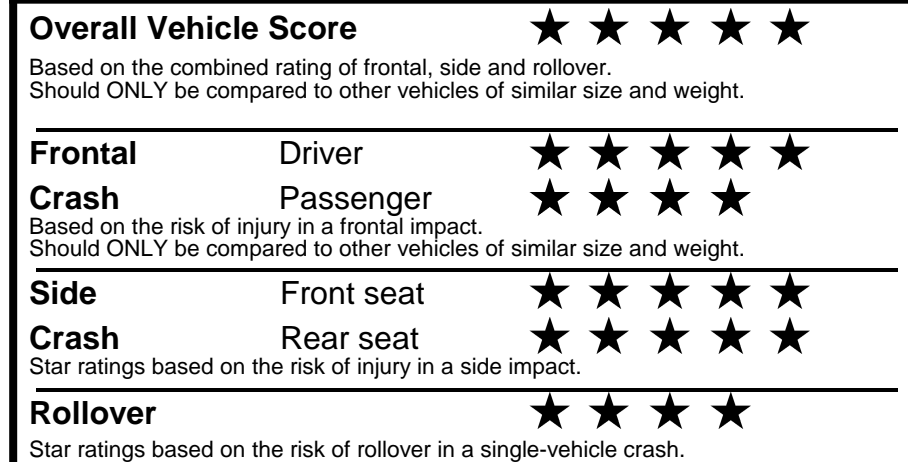

fueleconomy.gov

Calculate personalized estimates and compare vehicles

GOVERNMENT 5-STAR SAFETY RATINGS

Star ratings range from 1 to 5 stars (★★★★★) with 5 being the highest.
 Source: National Highway Traffic Safety Administration (NHTSA).
www.safercar.gov or 1-888-327-4236