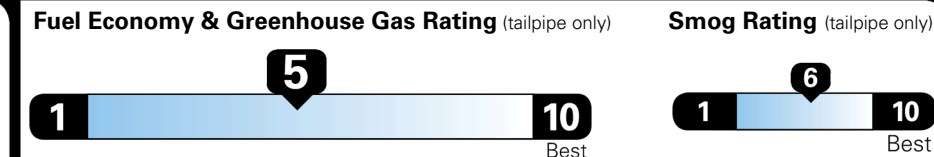

This vehicle emits 319 grams CO₂ per mile. The best emits 0 grams per mile (tailpipe only). Producing and distributing fuel also create emissions; learn more at fueleconomy.gov.

Actual results will vary for many reasons, including driving conditions and how you drive and maintain your vehicle. The average new vehicle gets 29 MPG and costs $8,000 to fuel over 5 years. Cost estimates are based on 15,000 miles per year at $ 3.10 per gallon. MPGe is miles per gasoline gallon equivalent. Vehicle emissions are a significant cause of climate change and smog.

fueleconomy.gov

Calculate personalized estimates and compare vehicles

GOVERNMENT 5-STAR SAFETY RATINGS

Overall Vehicle Score Not Rated

Based on the combined rating of frontal, side and rollover. Should ONLY be compared to other vehicles of similar size and weight.

Frontal Driver Not Rated

Crash Passenger Not Rated

Based on the risk of injury in a frontal impact. Should ONLY be compared to other vehicles of similar size and weight.

Side Front seat Not Rated

Crash Rear seat Not Rated

Star ratings based on the risk of injury in a side impact.

Rollover Not Rated

Star ratings based on the risk of rollover in a single-vehicle crash.

Star ratings range from 1 to 5 stars (★★★★★) with 5 being the highest.

Source: National Highway Traffic Safety Administration (NHTSA).

www.safercar.gov or 1-888-327-4236

Manufacturer's suggested retail price includes Manufacturer's recommended pre-delivery service. License and title fees, state and local taxes and other dealer installed options and accessories are not included in the manufacturer's suggested retail price.

PARTS CONTENT INFORMATION

FOR VEHICLES IN THIS CAR LINE U.S./CANADIAN PARTS CONTENT: 0 %

MAJOR SOURCES OF FOREIGN PARTS: KOREA: 90%

NOTE: PARTS CONTENT DOES NOT INCLUDE FINAL ASSEMBLY, DISTRIBUTION, OR OTHER NON-PARTS COSTS.

FOR THIS VEHICLE FINAL ASSEMBLY POINT: GWANGJU, KOREA

COUNTRY OF ORIGIN

ENGINE (MOTOR): KOREA

TRANSMISSION: KOREA