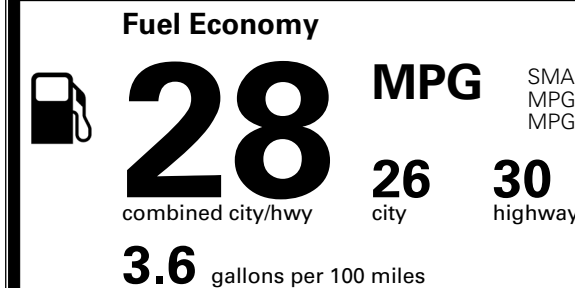

\$ 1,495.00

TOTAL MANUFACTURER'S SUGGESTED RETAIL PRICE ▶

\$ 31,585.00

*Additional terms and conditions apply.

**Kia Connect may be currently unavailable for some Model Year 2022 and newer vehicles sold or purchased in Massachusetts; please see owners.kia.com for more information.

TOTAL ADDITIONAL WEIGHT:

EPA DOT Fuel Economy and Environment

Gasoline Vehicle

SMALL SUVs range from 14 to 138 MPG. The best vehicle rates 146 MPGe.

You spend \$250 more in fuel costs over 5 years compared to the average new vehicle.