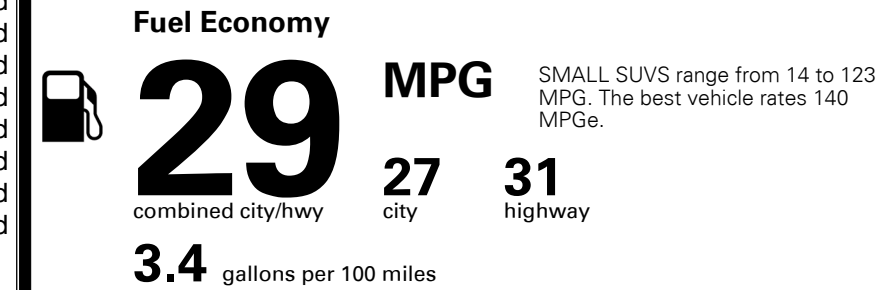

## EPA DOT Fuel Economy and Environment

Gasoline Vehicle

You save  
**\$500**  
 in fuel costs  
 over 5 years  
 compared to the  
 average new vehicle.

Annual fuel cost  
**\$1,850**

Actual results will vary for many reasons, including driving conditions and how you drive and maintain your vehicle. The average new vehicle gets 28 MPG and costs \$9,750 to fuel over 5 years. Cost estimates are based on 15,000 miles per year at \$ 3.60 per gallon. MPGe is miles per gasoline gallon equivalent. Vehicle emissions are a significant cause of climate change and smog.