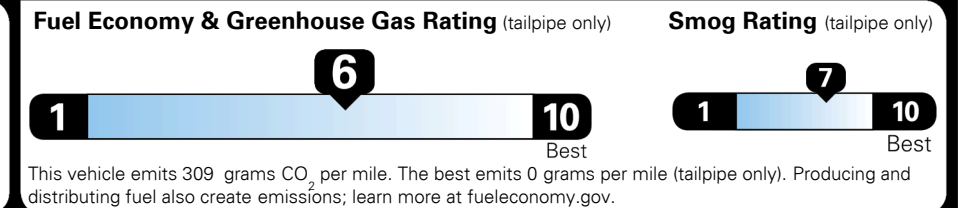

## EPA DOT Fuel Economy and Environment

Gasoline Vehicle

You save  
**\$500**  
 in fuel costs  
 over 5 years  
 compared to the  
 average new vehicle.

Annual fuel cost  
**\$1,850**

Actual results will vary for many reasons, including driving conditions and how you drive and maintain your vehicle. The average new vehicle gets 28 MPG and costs \$9,750 to fuel over 5 years. Cost estimates are based on 15,000 miles per year at \$ 3.60 per gallon. MPGe is miles per gasoline gallon equivalent. Vehicle emissions are a significant cause of climate change and smog.