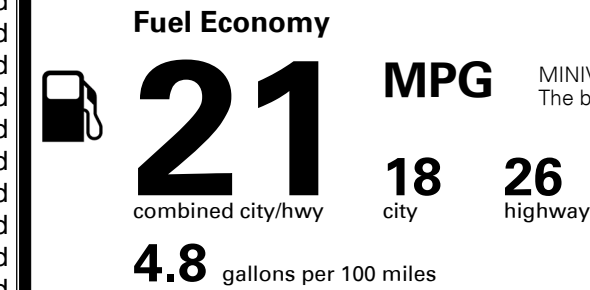

\$495.00
 \$2,500.00
 Included
 Included
 \$295.00
 \$400.00
 \$265.00
 \$65.00
 \$125.00
 \$700.00
 \$75.00

MSRP INCLUDING OPTIONS

\$ 55,820.00

INLAND FREIGHT AND HANDLING

\$ 1,435.00

TOTAL MANUFACTURER'S SUGGESTED RETAIL PRICE ▶

TOTAL ADDITIONAL WEIGHT: 71.9

EPA DOT Fuel Economy and Environment

Gasoline Vehicle

You spend \$3,000 more in fuel costs over 5 years compared to the average new vehicle.

Annual fuel cost \$2,500

Actual results will vary for many reasons, including driving conditions and how you drive and maintain your vehicle. The average new vehicle gets 28 MPG and costs \$9,500 to fuel over 5 years. Cost estimates are based on 15,000 miles per year at \$ 3.50 per gallon. MPGe is miles per gasoline gallon equivalent. Vehicle emissions are a significant cause of climate change and smog.