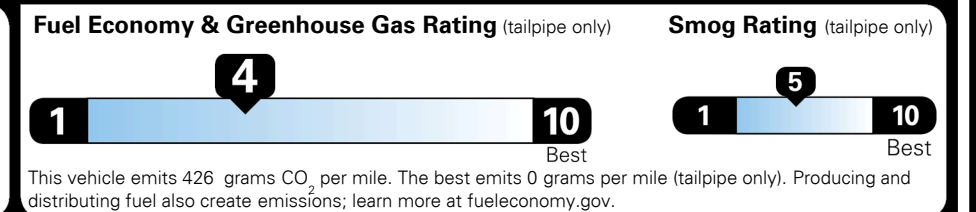

TOTAL ADDITIONAL WEIGHT: 71.9

EPA DOT Fuel Economy and Environment

Gasoline Vehicle

You spend \$3,000 more in fuel costs over 5 years compared to the average new vehicle.

Annual fuel cost \$2,500

Actual results will vary for many reasons, including driving conditions and how you drive and maintain your vehicle. The average new vehicle gets 28 MPG and costs \$9,500 to fuel over 5 years. Cost estimates are based on 15,000 miles per year at \$ 3.50 per gallon. MPGe is miles per gasoline gallon equivalent. Vehicle emissions are a significant cause of climate change and smog.