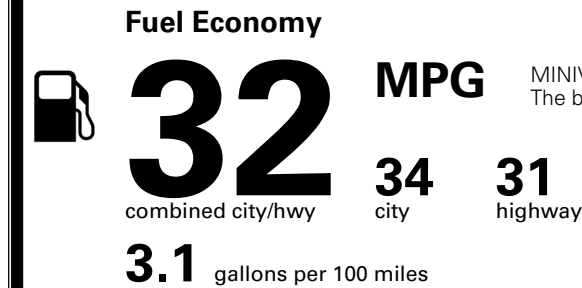

\$495.00
 Included

 \$315.00
 \$285.00

MSRP INCLUDING OPTIONS

\$ 54,185.00

INLAND FREIGHT AND HANDLING

\$ 1,495.00

TOTAL MANUFACTURER'S SUGGESTED RETAIL PRICE ▶

\$ 55,680.00

TOTAL ADDITIONAL WEIGHT: 20.2

EPA DOT Fuel Economy and Environment

Gasoline Vehicle

MINIVANS range from 20 to 83 MPG. The best vehicle rates 146 MPGe.

You save \$750
 in fuel costs over 5 years compared to the average new vehicle.