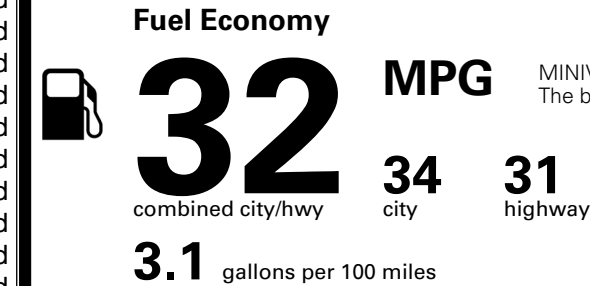

MSRP INCLUDING OPTIONS

\$ 50,700.00

INLAND FREIGHT AND HANDLING

\$ 1,545.00

TOTAL MANUFACTURER'S SUGGESTED RETAIL PRICE ▶

\$ 52,245.00

TOTAL ADDITIONAL WEIGHT: 11.5

EPA DOT Fuel Economy and Environment

Gasoline Vehicle

MINIVANS range from 20 to 83 MPG. The best vehicle rates 146 MPGe.

You save \$750
 in fuel costs over 5 years compared to the average new vehicle.

Annual fuel cost \$1,550

Fuel Economy & Greenhouse Gas Rating (tailpipe only) Smog Rating (tailpipe only)