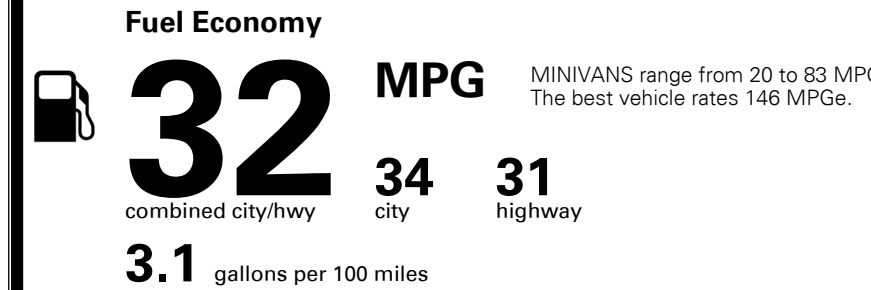

\$495.00
 Included

 \$285.00
 \$130.00

MSRP INCLUDING OPTIONS

\$ 54,000.00

INLAND FREIGHT AND HANDLING

\$ 1,495.00

TOTAL MANUFACTURER'S SUGGESTED RETAIL PRICE ▶

\$ 55,495.00

TOTAL ADDITIONAL WEIGHT: 13.9

EPA DOT Fuel Economy and Environment

Gasoline Vehicle

You save \$750
 in fuel costs over 5 years compared to the average new vehicle.

Annual fuel cost \$1,550

Actual results will vary for many reasons, including driving conditions and how you drive and maintain your vehicle. The average new vehicle gets 29 MPG and costs \$8,500 to fuel over 5 years. Cost estimates are based on 15,000 miles per year at \$ 3.30 per gallon. MPGe is miles per gasoline gallon equivalent. Vehicle emissions are a significant cause of climate change and smog.