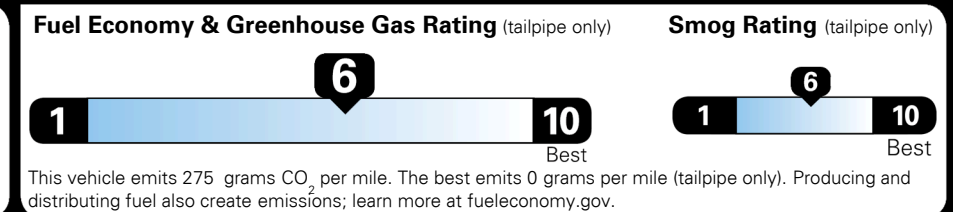

TOTAL ADDITIONAL WEIGHT: 13.9

EPA DOT Fuel Economy and Environment

Gasoline Vehicle

You save \$750
 in fuel costs over 5 years compared to the average new vehicle.

Annual fuel cost \$1,550

Actual results will vary for many reasons, including driving conditions and how you drive and maintain your vehicle. The average new vehicle gets 29 MPG and costs \$8,500 to fuel over 5 years. Cost estimates are based on 15,000 miles per year at \$ 3.30 per gallon. MPGe is miles per gasoline gallon equivalent. Vehicle emissions are a significant cause of climate change and smog.