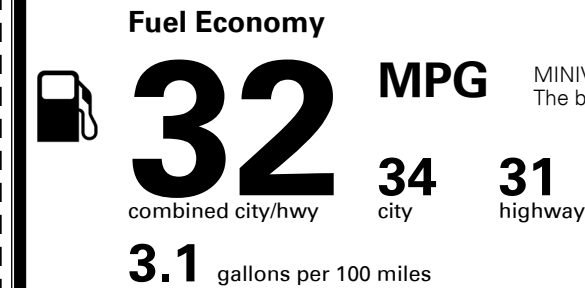

\$ 53,090.00

Included
 Included
 Included
 Included
 Included
 Included
 Included
 Included
 Included
 Included

\$495.00

\$ 53,585.00

\$ 1,495.00

\$ 55,080.00

EPA DOT Fuel Economy and Environment

Gasoline Vehicle

You save \$750
 in fuel costs over 5 years compared to the average new vehicle.

Annual fuel cost
\$1,550

Fuel Economy & Greenhouse Gas Rating (tailpipe only) Smog Rating (tailpipe only)

This vehicle emits 275 grams CO₂ per mile. The best emits 0 grams per mile (tailpipe only). Producing and distributing fuel also create emissions; learn more at fueleconomy.gov.