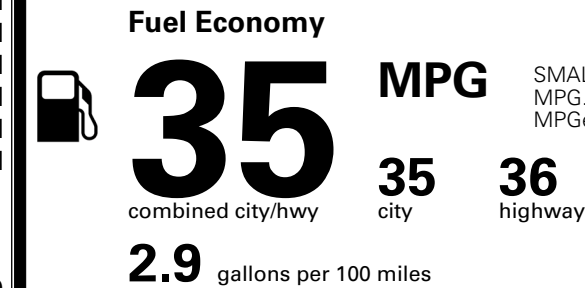

\$1,000.00
 \$220.00
 \$155.00
 \$80.00

MSRP INCLUDING OPTIONS

\$ 35,245.00

INLAND FREIGHT AND HANDLING

\$ 1,495.00

TOTAL MANUFACTURER'S SUGGESTED RETAIL PRICE ▶

\$ 36,740.00

TOTAL ADDITIONAL WEIGHT: 6.0

EPA DOT Fuel Economy and Environment

Gasoline Vehicle

SMALL SUVs range from 14 to 138 MPG. The best vehicle rates 146 MPGe.

You save \$1,500
 in fuel costs over 5 years compared to the average new vehicle.